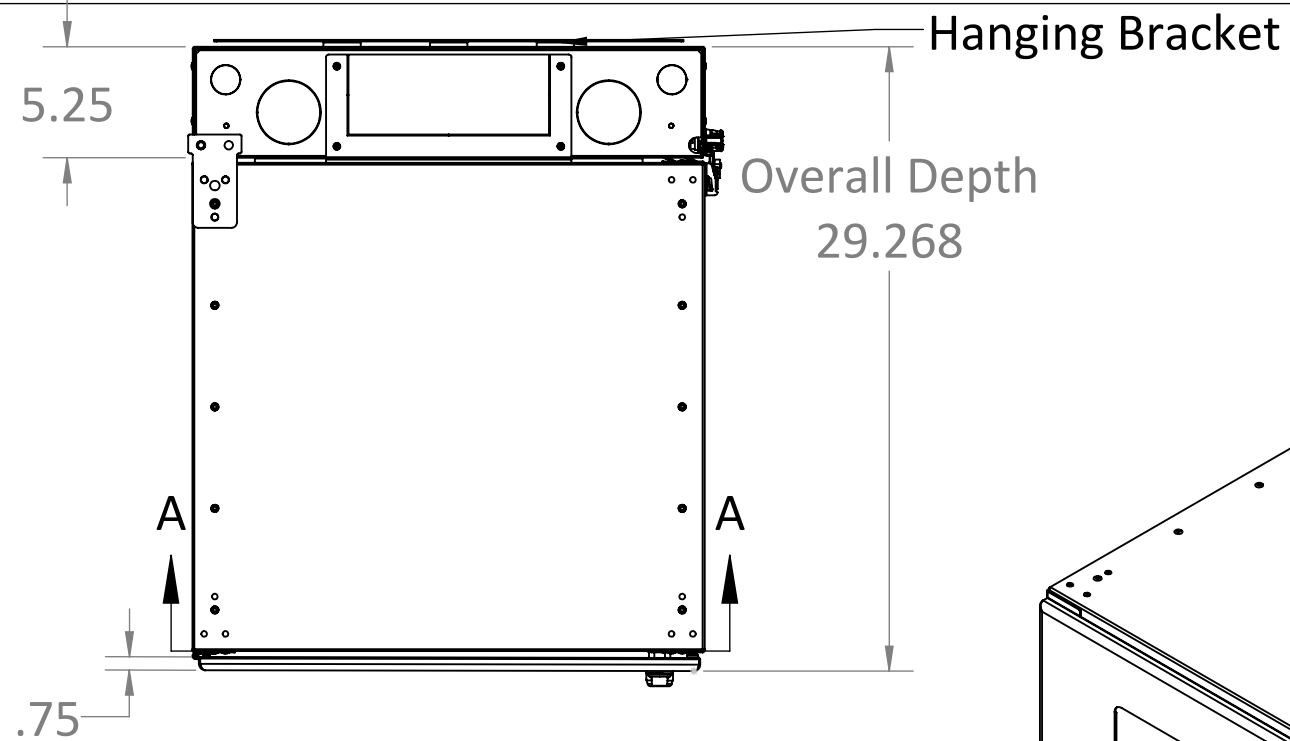

SERIES/FAMILY NUMBER:
RXL-4500

DESCRIPTION:
Cube Wall Mount, 08U x 13in. Usable Depth, Perforated Front Door, Tapped Rails

REVISION
D

DATE
7/25/2022

REVISION DESCRIPTION:
Added Removable Back Panel

CONFIGURATION (SEE TABLE DETAILS/"X" DENOTES COLOR):
X0813PT

COMMENTS/FOLDER PATH:
D:\RXL Inc\RXL - Engineering - Section 4 - Wall Mounts\RXL-4500 Standard Cube Wall Mount\

UNLESS OTHERWISE SPECIFIED:
DIMENSIONS ARE IN INCHES
TOLERANCES: ± 0.03
FRACTIONAL: $\pm 1/32$
ANGULAR: $\pm 1^\circ$
TWO PLACE DECIMAL ± 0.03
THREE PLACE DECIMAL ± 0.030

MATERIAL:

FINISH:
PAINT

WEIGHT:

SURFACE AREA:

FULL PART NUMBER:
RXL-4500-X0813PT

DRAWN BY: Jackson Chong
DRAWN DATE: 3/23/2020

DO NOT SCALE DRAWING
Scale: 1:4
DRAWING SIZE: **B**
SHEET 1 OF 4

8	7	6	5	4	3	2	1
---	---	---	---	---	---	---	---

ITEM #	PART NUMBER	CONFIGURATION	REV	DESCRIPTION	MATERIAL	QTY
1	AS-4500-08	X1223GT	D	Cube Wall Mount, 12U x 23in. Usable Depth, Plexi-Glass Front Door, Tapped Rails		1

SECTION A-A
SCALE 1 : 9

Removable Gland Plate