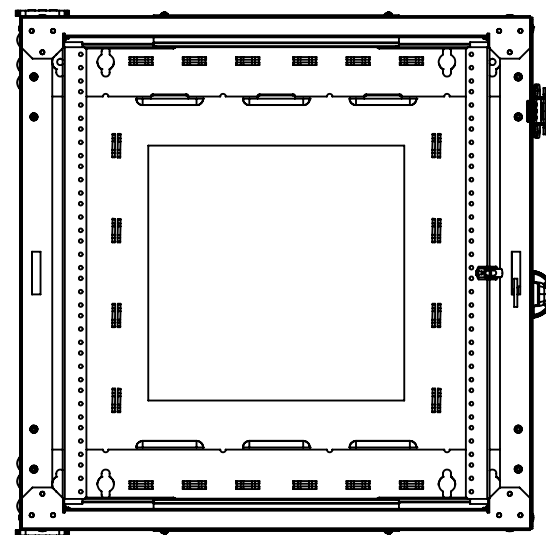

ITEM #	PART NUMBER	CONFIGURATION	REV	DESCRIPTION	MATERIAL	QTY
1	AS-4500-08	X1223GT	D	Cube Wall Mount, 12U x 23in. Usable Depth, Plexi-Glass Front Door, Tapped Rails		1

SECTION A-A
SCALE 1 : 9