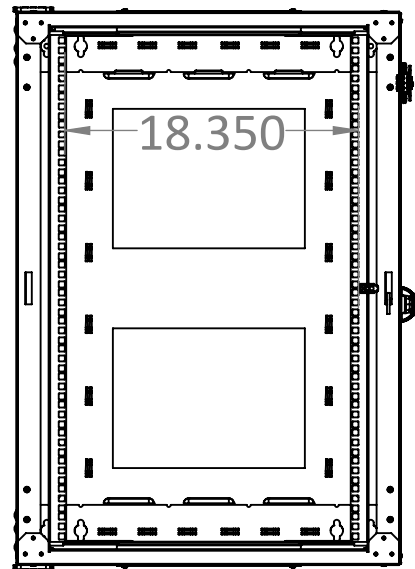

ITEM #	PART NUMBER	CONFIGURATION	REV	DESCRIPTION	MATERIAL	QTY
1	AS-4500-08	X1818PS	D	Cube Wall Mount, 18U x 18in. Usable Depth, Perforated Front Door, Square Rails		1

SECTION A-A
SCALE 1 : 12