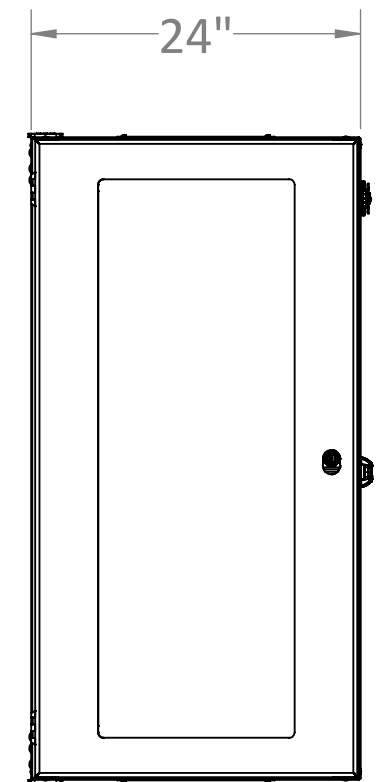

ITEM #	PART NUMBER	CONFIGURATION	REV	DESCRIPTION	MATERIAL	QTY
1	AS-4500-08	X1818PS	D	Cube Wall Mount, 18U x 18in. Usable Depth, Perforated Front Door, Square Rails		1

RXL
PROPRIETARY AND CONFIDENTIAL:
THE INFORMATION CONTAINED IN THIS
DRAWING IS THE SOLE PROPERTY OF RXL.
ANY REPRODUCTION IN PART OR AS A
WHOLE WITHOUT THE WRITTEN
PERMISSION OF RXL IS PROHIBITED.

SERIES/FAMILY NUMBER:
RXL-4500

DESCRIPTION:
Cube Wall Mount, 25U x 23in. Usable Depth, Plexi-Glass Front Door, Tapped Rails

REVISION
D   DATE
7/25/2022

REVISION DESCRIPTION:
Added Removable Back Panel

CONFIGURATION (SEE TABLE DETAILS/"X" DENOTES COLOR):
X2523GT

COMMENTS/FOLDER PATH:
D:\RXL Inc\RXL - Engineering - Section 4 - Wall Mounts\RXL-4500 Standard Cube Wall Mount\

UNLESS OTHERWISE SPECIFIED:
DIMENSIONS ARE IN INCHES
TOLERANCES: ±0.03
FRACTIONAL: ±1/32
ANGULAR: ±1°
TWO PLACE DECIMAL ±0.03
THREE PLACE DECIMAL ±0.030

MATERIAL:
FINISH:
PAINT
WEIGHT:
SURFACE AREA:

FULL PART NUMBER:
RXL-4500-X2523GT
DRAWN BY: Jackson Chong
DRAWN DATE: 3/23/2020
DO NOT SCALE DRAWING
Scale: 1:4   DRAWING SIZE: **B**
SHEET 4 OF 4

8	7	6	5	4	3	2	1