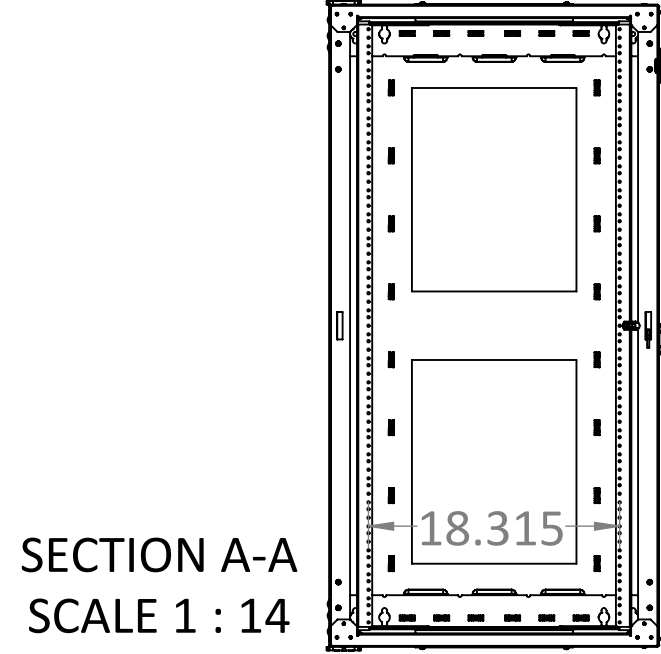

COMMENTS/FOLDER PATH:
D:\RXL Inc\RXL - Engineering - Section 4 - Wall Mounts\RXL-4500 Standard Cube Wall Mount\

UNLESS OTHERWISE SPECIFIED:
DIMENSIONS ARE IN INCHES
TOLERANCES: ±0.03
FRACTIONAL: ±1/32
ANGULAR: ±1°
TWO PLACE DECIMAL ±0.03
THREE PLACE DECIMAL ±0.030

MATERIAL:

FINISH:
PAINT

WEIGHT:

SURFACE AREA:

FULL PART NUMBER:
RXL-4500-X1818PS

DRAWN BY: Jackson Chong

DRAWN DATE: 3/23/2020

DO NOT SCALE DRAWING
Scale: 1:4

DRAWING SIZE: **B**
SHEET 3 OF 4

ITEM #	PART NUMBER	CONFIGURATION	REV	DESCRIPTION	MATERIAL	QTY
1	AS-4500-08	X1818PS	D	Cube Wall Mount, 18U x 18in. Usable Depth, Perforated Front Door, Square Rails		1

RXL
 PROPRIETARY AND CONFIDENTIAL:
 THE INFORMATION CONTAINED IN THIS
 DRAWING IS THE SOLE PROPERTY OF RXL.
 ANY REPRODUCTION IN PART OR AS A
 WHOLE WITHOUT THE WRITTEN
 PERMISSION OF RXL IS PROHIBITED.

MATERIAL:
 FINISH:
PAINT
 WEIGHT:
 SURFACE AREA:

FULL PART NUMBER:
 RXL-4500-X2523GT
 DRAWN BY: Jackson Chong
 DRAWN DATE: 3/23/2020
 DO NOT SCALE DRAWING
 Scale: 1:4 DRAWING SIZE: **B**
 SHEET 4 OF 4

8	7	6	5	4	3	2	1
---	---	---	---	---	---	---	---