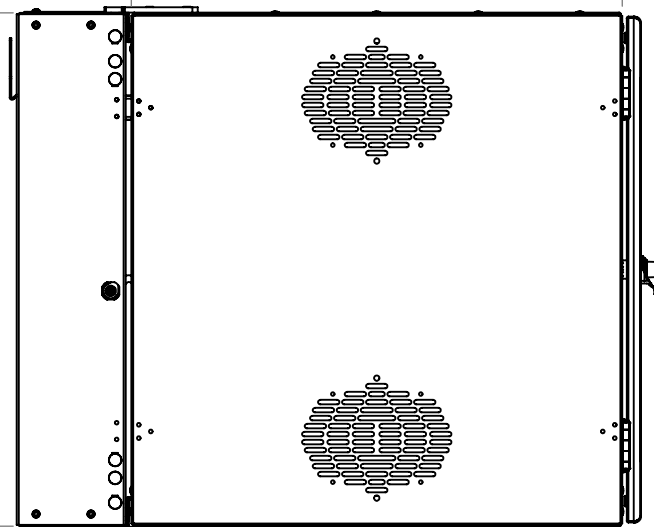

ITEM #	PART NUMBER	CONFIGURATION	REV	DESCRIPTION	MATERIAL	QTY
1	AS-4500-08	X1223GT	D	Cube Wall Mount, 12U x 23in. Usable Depth, Plexi-Glass Front Door, Tapped Rails		1

SECTION A-A
SCALE 1 : 9

Removable Gland Plate

Usable Depth 23.015

Height
24.060

24"

PROPRIETARY AND CONFIDENTIAL:
THE INFORMATION CONTAINED IN THIS
DRAWING IS THE SOLE PROPERTY OF RXL.
ANY REPRODUCTION IN PART OR AS A
WHOLE WITHOUT THE WRITTEN
PERMISSION OF RXL IS PROHIBITED.