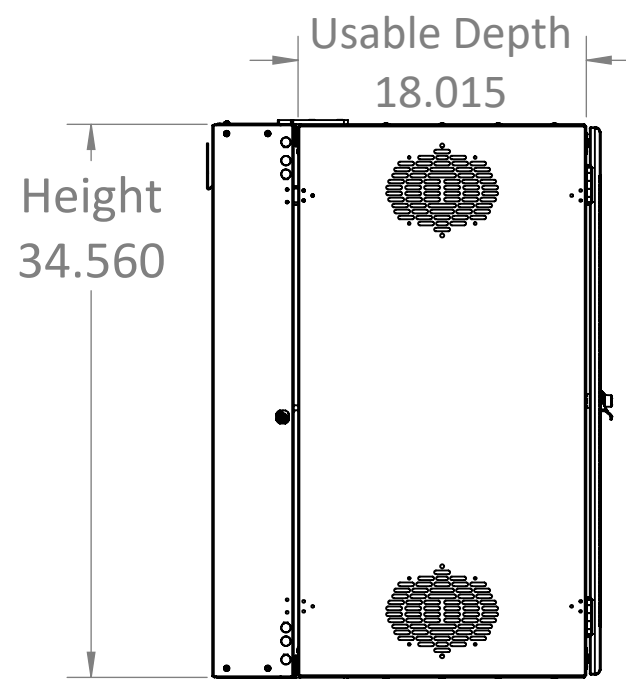

MATERIAL:

FINISH:
PAINT

WEIGHT:

SURFACE AREA:

FULL PART NUMBER:

RXL-4500-X1223GT

DRAWN BY: Jackson Chong

DRAWN DATE: 3/23/2020

DO NOT SCALE DRAWING
Scale: 1:4
DRAWING SIZE: **B**
SHEET 2 OF 4

8

7

6

5

4

3

2

1

ITEM #	PART NUMBER	CONFIGURATION	REV	DESCRIPTION	MATERIAL	QTY
1	AS-4500-08	X1818PS	D	Cube Wall Mount, 18U x 18in. Usable Depth, Perforated Front Door, Square Rails		1

SECTION A-A
SCALE 1 : 12

PROPRIETARY AND CONFIDENTIAL:
THE INFORMATION CONTAINED IN THIS
DRAWING IS THE SOLE PROPERTY OF RXL.
ANY REPRODUCTION IN PART OR AS A
WHOLE WITHOUT THE WRITTEN
PERMISSION OF RXL IS PROHIBITED.

MATERIAL:
 FINISH:
PAINT
 WEIGHT:
 SURFACE AREA:

FULL PART NUMBER:
 RXL-4500-X2523GT
 DRAWN BY: Jackson Chong
 DRAWN DATE: 3/23/2020
 DO NOT SCALE DRAWING
 Scale: 1:4 DRAWING SIZE: **B**
 SHEET 4 OF 4

8	7	6	5	4	3	2	1
---	---	---	---	---	---	---	---