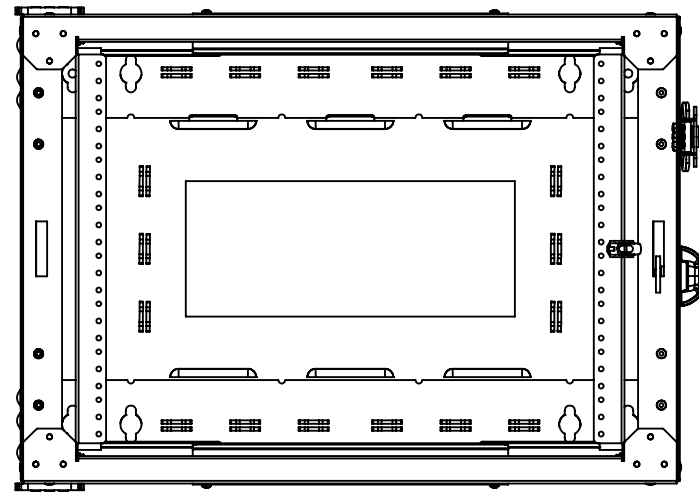

ITEM #	PART NUMBER	CONFIGURATION	REV	DESCRIPTION	MATERIAL	QTY
1	AS-4500-08	X0813PT	D	Cube Wall Mount, 08U x 13in. Usable Depth, Perforated Front Door, Tapped Rails		1

SECTION A-A
SCALE 1 : 7

Usable Depth

Height

24"

PROPRIETARY AND CONFIDENTIAL:
THE INFORMATION CONTAINED IN THIS
DRAWING IS THE SOLE PROPERTY OF RXL.
ANY REPRODUCTION IN PART OR AS A
WHOLE WITHOUT THE WRITTEN
PERMISSION OF RXL IS PROHIBITED.

SERIES/FAMILY NUMBER:
RXL-4500

DESCRIPTION:
Cube Wall Mount, 08U x 13in. Usable Depth, Perforated Front Door, Tapped Rails

REVISION
D

DATE
7/25/2022

REVISION DESCRIPTION:
Added Removable Back Panel

CONFIGURATION (SEE TABLE DETAILS/"X" DENOTES COLOR):
X0813PT