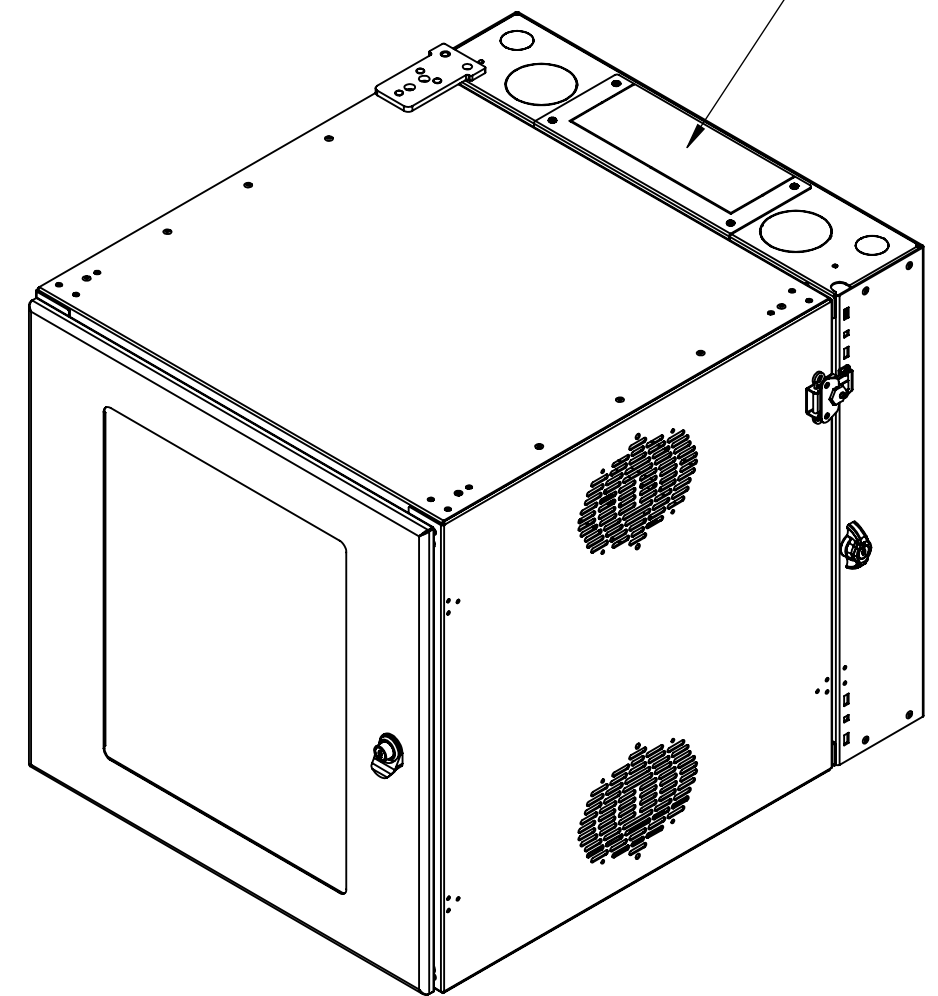

ITEM #	PART NUMBER	CONFIGURATION	REV	DESCRIPTION	MATERIAL	QTY
1	AS-4500-08	X0813PT	D	Cube Wall Mount, 08U x 13in. Usable Depth, Perforated Front Door, Tapped Rails		1

SECTION A-A
SCALE 1 : 7

Usable Depth

SERIES/FAMILY NUMBER:
RXL-4500

DESCRIPTION:
Cube Wall Mount, 08U x 13in. Usable Depth, Perforated Front Door, Tapped Rails

REVISION
D

DATE
7/25/2022

REVISION DESCRIPTION:
Added Removable Back Panel

CONFIGURATION (SEE TABLE DETAILS/"X" DENOTES COLOR):
X0813PT

MATERIAL:

FINISH:
PAINT

WEIGHT:

SURFACE AREA:

FULL PART NUMBER:
RXL-4500-X0813PT

DRAWN BY: Jackson Chong
DRAWN DATE: 3/23/2020

DO NOT SCALE DRAWING
Scale: 1:4
DRAWING SIZE: **B**
SHEET 1 OF 4

8	7	6	5	4	3	2	1
---	---	---	---	---	---	---	---

ITEM #	PART NUMBER	CONFIGURATION	REV	DESCRIPTION	MATERIAL	QTY
1	AS-4500-08	X1223GT	D	Cube Wall Mount, 12U x 23in. Usable Depth, Plexi-Glass Front Door, Tapped Rails		1

SECTION A-A
SCALE 1 : 9

Removable Gland Plate