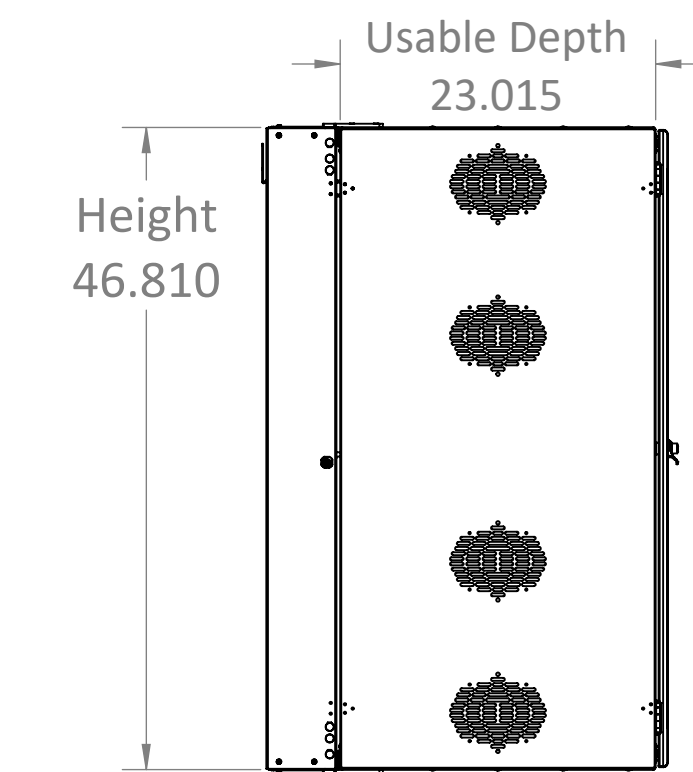

COMMENTS/FOLDER PATH:
D:\RXL Inc\RXL - Engineering - Section 4 - Wall Mounts\RXL-4500 Standard Cube Wall Mount\

UNLESS OTHERWISE SPECIFIED:
DIMENSIONS ARE IN INCHES
TOLERANCES: ±0.03
FRACTIONAL: ±1/32
ANGULAR: ±1°
TWO PLACE DECIMAL ±0.03
THREE PLACE DECIMAL ±0.030

MATERIAL:

FINISH:
PAINT

WEIGHT:

SURFACE AREA:

FULL PART NUMBER:
RXL-4500-X1818PS

DRAWN BY: Jackson Chong

DRAWN DATE: 3/23/2020

DO NOT SCALE DRAWING
Scale: 1:4

DRAWING SIZE: **B**
SHEET 3 OF 4

ITEM #	PART NUMBER	CONFIGURATION	REV	DESCRIPTION	MATERIAL	QTY
1	AS-4500-08	X1818PS	D	Cube Wall Mount, 18U x 18in. Usable Depth, Perforated Front Door, Square Rails		1

RXL
 PROPRIETARY AND CONFIDENTIAL:
 THE INFORMATION CONTAINED IN THIS
 DRAWING IS THE SOLE PROPERTY OF RXL.
 ANY REPRODUCTION IN PART OR AS A
 WHOLE WITHOUT THE WRITTEN
 PERMISSION OF RXL IS PROHIBITED.

MATERIAL:
 FINISH:
PAINT
 WEIGHT:
 SURFACE AREA:

FULL PART NUMBER:
 RXL-4500-X2523GT
 DRAWN BY: Jackson Chong
 DRAWN DATE: 3/23/2020
 DO NOT SCALE DRAWING
 Scale: 1:4 DRAWING SIZE: **B**
 SHEET 4 OF 4

8	7	6	5	4	3	2	1
---	---	---	---	---	---	---	---