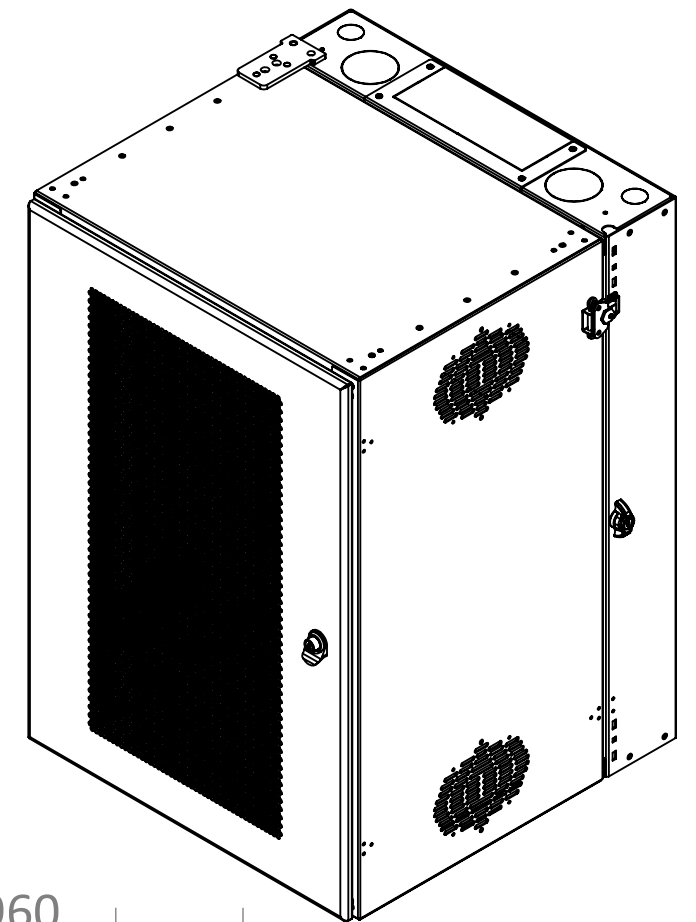

ITEM #	PART NUMBER	CONFIGURATION	REV	DESCRIPTION	MATERIAL	QTY
1	AS-4500-08	X0813PT	D	Cube Wall Mount, 08U x 13in. Usable Depth, Perforated Front Door, Tapped Rails		1

SECTION A-A
SCALE 1 : 7

Usable Depth

SERIES/FAMILY NUMBER:
RXL-4500

DESCRIPTION:
Cube Wall Mount, 08U x 13in. Usable Depth, Perforated Front Door, Tapped Rails

REVISION
D

DATE
7/25/2022

REVISION DESCRIPTION:
Added Removable Back Panel

CONFIGURATION (SEE TABLE DETAILS/"X" DENOTES COLOR):
X0813PT

DO NOT SCALE DRAWING
Scale: 1:4
DRAWING SIZE: **B**
SHEET 2 OF 4

8

7

6

5

4

3

2

1

ITEM #	PART NUMBER	CONFIGURATION	REV	DESCRIPTION	MATERIAL	QTY
1	AS-4500-08	X1818PS	D	Cube Wall Mount, 18U x 18in. Usable Depth, Perforated Front Door, Square Rails		1

SECTION A-A
SCALE 1 : 12

PROPRIETARY AND CONFIDENTIAL:
THE INFORMATION CONTAINED IN THIS
DRAWING IS THE SOLE PROPERTY OF RXL.
ANY REPRODUCTION IN PART OR AS A
WHOLE WITHOUT THE WRITTEN
PERMISSION OF RXL IS PROHIBITED.