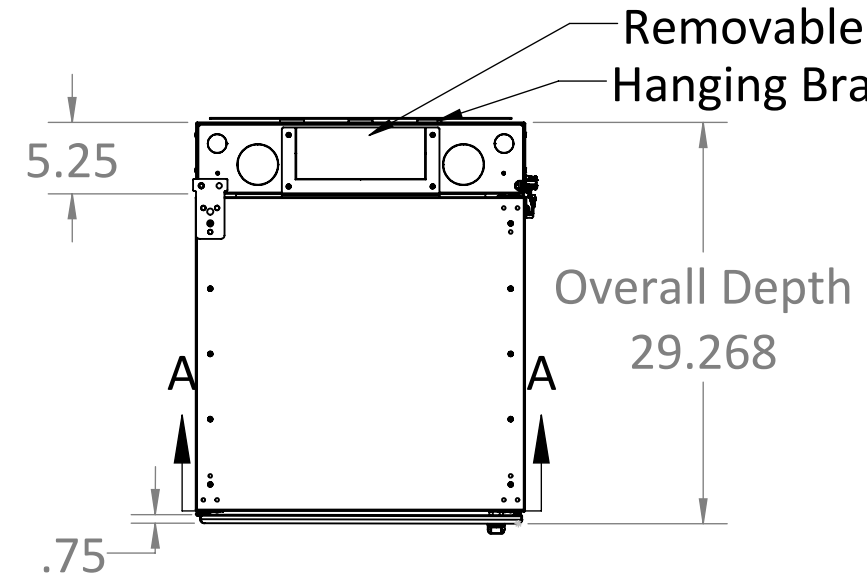

COMMENTS/FOLDER PATH:
D:\RXL Inc\RXL - Engineering - Section 4 - Wall Mounts\RXL-4500 Standard Cube Wall Mount\

UNLESS OTHERWISE SPECIFIED:
DIMENSIONS ARE IN INCHES
TOLERANCES: ±0.03
FRACTIONAL: ±1/32
ANGULAR: ±1°
TWO PLACE DECIMAL ±0.03
THREE PLACE DECIMAL ±0.030

MATERIAL:

FINISH:
PAINT

WEIGHT:

SURFACE AREA:

FULL PART NUMBER:
RXL-4500-X1818PS

DRAWN BY: Jackson Chong

DRAWN DATE: 3/23/2020

DO NOT SCALE DRAWING
Scale: 1:4

DRAWING SIZE: **B**
SHEET 3 OF 4

ITEM #	PART NUMBER	CONFIGURATION	REV	DESCRIPTION	MATERIAL	QTY
1	AS-4500-08	X1818PS	D	Cube Wall Mount, 18U x 18in. Usable Depth, Perforated Front Door, Square Rails		1

RXL
 PROPRIETARY AND CONFIDENTIAL:
 THE INFORMATION CONTAINED IN THIS
 DRAWING IS THE SOLE PROPERTY OF RXL.
 ANY REPRODUCTION IN PART OR AS A
 WHOLE WITHOUT THE WRITTEN
 PERMISSION OF RXL IS PROHIBITED.