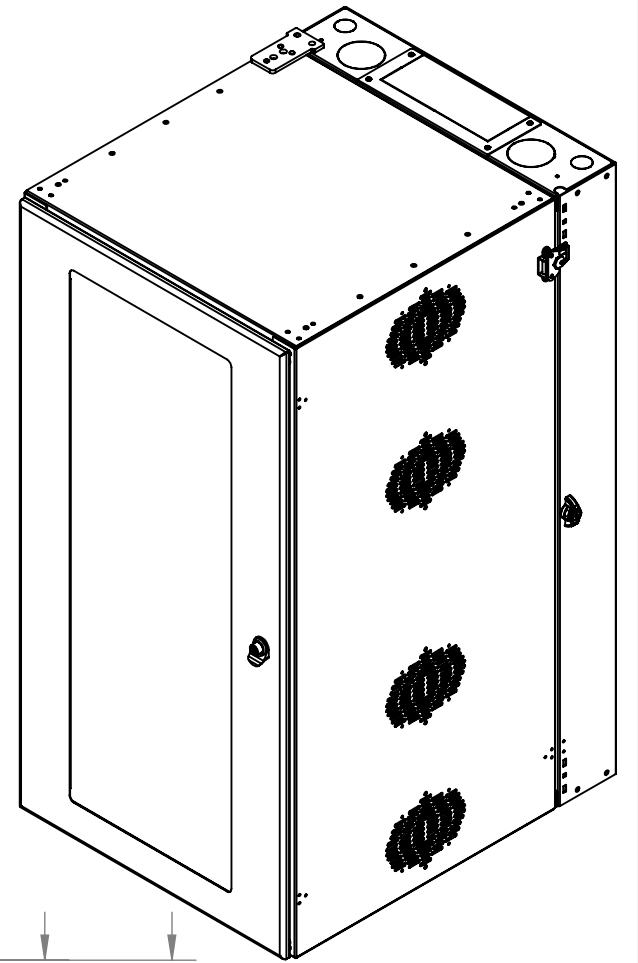

ITEM #	PART NUMBER	CONFIGURATION	REV	DESCRIPTION	MATERIAL	QTY
1	AS-4500-08	X1818PS	D	Cube Wall Mount, 18U x 18in. Usable Depth, Perforated Front Door, Square Rails		1

RXL
PROPRIETARY AND CONFIDENTIAL:
THE INFORMATION CONTAINED IN THIS
DRAWING IS THE SOLE PROPERTY OF RXL.
ANY REPRODUCTION IN PART OR AS A
WHOLE WITHOUT THE WRITTEN
PERMISSION OF RXL IS PROHIBITED.

SERIES/FAMILY NUMBER:
RXL-4500

DESCRIPTION:
Cube Wall Mount, 25U x 23in. Usable Depth, Plexi-Glass Front Door, Tapped Rails

REVISION
D   DATE
7/25/2022

REVISION DESCRIPTION:
Added Removable Back Panel

CONFIGURATION (SEE TABLE DETAILS/"X" DENOTES COLOR):
X2523GT

COMMENTS/FOLDER PATH:
D:\RXL Inc\RXL - Engineering - Section 4 - Wall Mounts\RXL-4500 Standard Cube Wall Mount\

UNLESS OTHERWISE SPECIFIED:
DIMENSIONS ARE IN INCHES
TOLERANCES: ±0.03
FRACTIONAL: ±1/32
ANGULAR: ±1°
TWO PLACE DECIMAL ±0.03
THREE PLACE DECIMAL ±0.030

MATERIAL:
FINISH:
PAINT
WEIGHT:
SURFACE AREA:

FULL PART NUMBER:
RXL-4500-X2523GT
DRAWN BY: Jackson Chong
DRAWN DATE: 3/23/2020
DO NOT SCALE DRAWING
Scale: 1:4   DRAWING SIZE: **B**
SHEET 4 OF 4

8	7	6	5	4	3	2	1