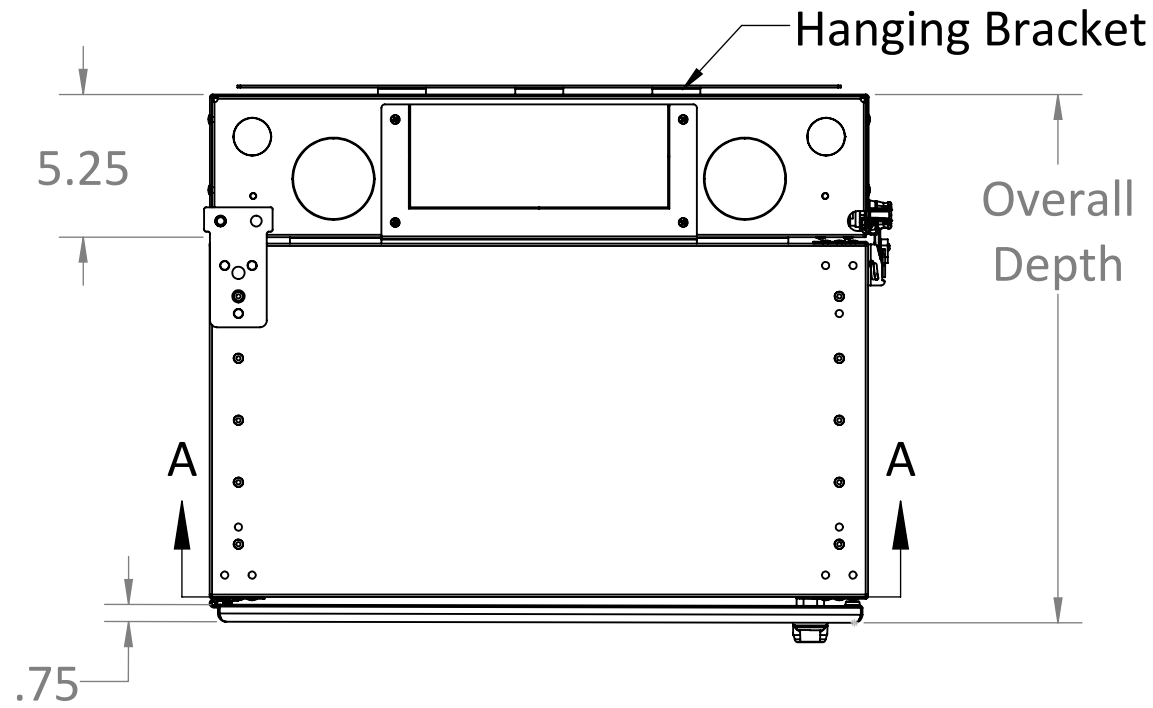

ITEM #	PART NUMBER	CONFIGURATION	REV	DESCRIPTION	MATERIAL	QTY
1	AS-4500-08	X0813PT	D	Cube Wall Mount, 08U x 13in. Usable Depth, Perforated Front Door, Tapped Rails		1

SECTION A-A
SCALE 1 : 7

Usable Depth

Height

24"

PROPRIETARY AND CONFIDENTIAL:
THE INFORMATION CONTAINED IN THIS
DRAWING IS THE SOLE PROPERTY OF RXL.
ANY REPRODUCTION IN PART OR AS A
WHOLE WITHOUT THE WRITTEN
PERMISSION OF RXL IS PROHIBITED.

SERIES/FAMILY NUMBER:
RXL-4500

DESCRIPTION:
Cube Wall Mount, 08U x 13in. Usable Depth, Perforated Front Door, Tapped Rails

REVISION
D

DATE
7/25/2022

REVISION DESCRIPTION:
Added Removable Back Panel

CONFIGURATION (SEE TABLE DETAILS/"X" DENOTES COLOR):
X0813PT

COMMENTS/FOLDER PATH:
D:\RXL Inc\RXL - Engineering - Section 4 - Wall Mounts\RXL-4500 Standard Cube Wall Mount\

UNLESS OTHERWISE SPECIFIED:
DIMENSIONS ARE IN INCHES
TOLERANCES: ± 0.03
FRACTIONAL: $\pm 1/32$
ANGULAR: $\pm 1^\circ$
TWO PLACE DECIMAL ± 0.03
THREE PLACE DECIMAL ± 0.030