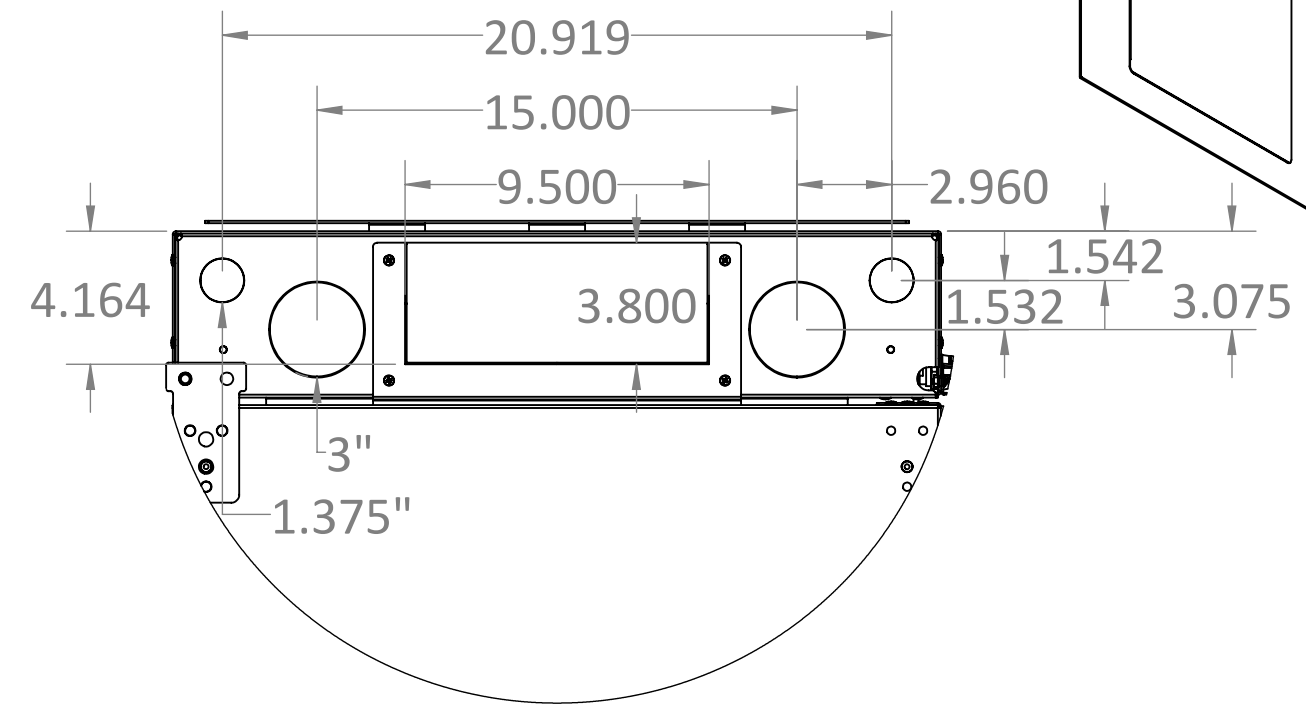

ITEM #	PART NUMBER	CONFIGURATION	REV	DESCRIPTION	MATERIAL	QTY
1	AS-4500-08	X1818PS	D	Cube Wall Mount, 18U x 18in. Usable Depth, Perforated Front Door, Square Rails		1

RXL
PROPRIETARY AND CONFIDENTIAL:
THE INFORMATION CONTAINED IN THIS
DRAWING IS THE SOLE PROPERTY OF RXL.
ANY REPRODUCTION IN PART OR AS A
WHOLE WITHOUT THE WRITTEN
PERMISSION OF RXL IS PROHIBITED.

SERIES/FAMILY NUMBER:
RXL-4500

DESCRIPTION:
Cube Wall Mount, 25U x 23in. Usable Depth, Plexi-Glass Front Door, Tapped Rails

REVISION
D   DATE
7/25/2022

REVISION DESCRIPTION:
Added Removable Back Panel

CONFIGURATION (SEE TABLE DETAILS/"X" DENOTES COLOR):
X2523GT

COMMENTS/FOLDER PATH:
D:\RXL Inc\RXL - Engineering - Section 4 - Wall Mounts\RXL-4500 Standard Cube Wall Mount\

UNLESS OTHERWISE SPECIFIED:
DIMENSIONS ARE IN INCHES
TOLERANCES: ±0.03
FRACTIONAL: ±1/32
ANGULAR: ±1°
TWO PLACE DECIMAL ±0.03
THREE PLACE DECIMAL ±0.030

MATERIAL:
FINISH:
PAINT
WEIGHT:
SURFACE AREA:

FULL PART NUMBER:
RXL-4500-X2523GT
DRAWN BY: Jackson Chong
DRAWN DATE: 3/23/2020
DO NOT SCALE DRAWING
Scale: 1:4   DRAWING SIZE: **B**
SHEET 4 OF 4

8	7	6	5	4	3	2	1