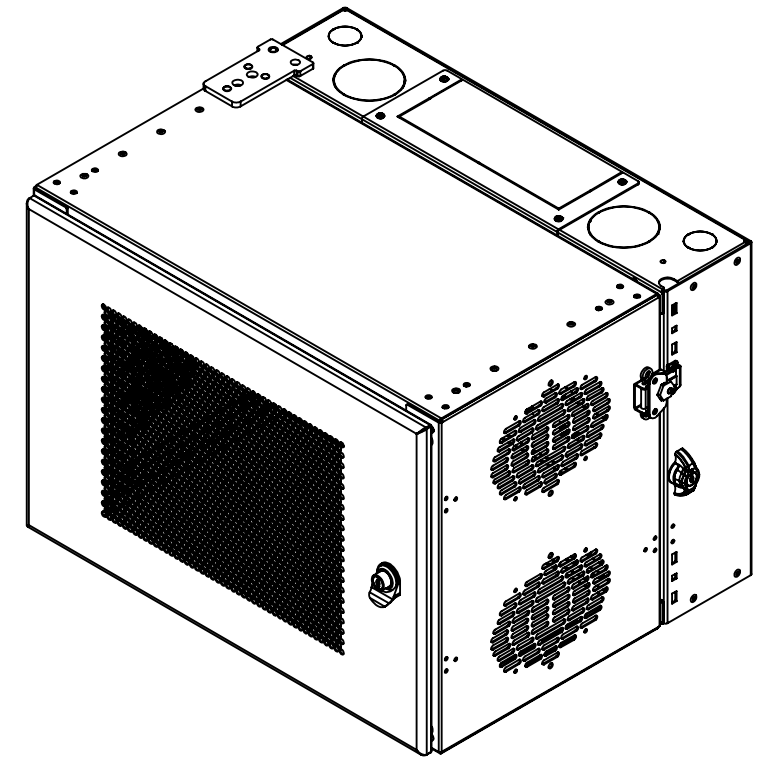

ITEM #	PART NUMBER	CONFIGURATION	REV	DESCRIPTION	MATERIAL	QTY
1	AS-4500-08	X0813PT	D	Cube Wall Mount, 08U x 13in. Usable Depth, Perforated Front Door, Tapped Rails		1

SECTION A-A
SCALE 1 : 7

Usable Depth

Height

24"

PROPRIETARY AND CONFIDENTIAL:
THE INFORMATION CONTAINED IN THIS
DRAWING IS THE SOLE PROPERTY OF RXL.
ANY REPRODUCTION IN PART OR AS A
WHOLE WITHOUT THE WRITTEN
PERMISSION OF RXL IS PROHIBITED.

SERIES/FAMILY NUMBER:
RXL-4500

DESCRIPTION:
Cube Wall Mount, 08U x 13in. Usable Depth, Perforated Front Door, Tapped Rails

REVISION
D

DATE
7/25/2022

REVISION DESCRIPTION:
Added Removable Back Panel

CONFIGURATION (SEE TABLE DETAILS/"X" DENOTES COLOR):
X0813PT

ITEM #	PART NUMBER	CONFIGURATION	REV	DESCRIPTION	MATERIAL	QTY
1	AS-4500-08	X1223GT	D	Cube Wall Mount, 12U x 23in. Usable Depth, Plexi-Glass Front Door, Tapped Rails		1

SECTION A-A
SCALE 1 : 9

Removable Gland Plate