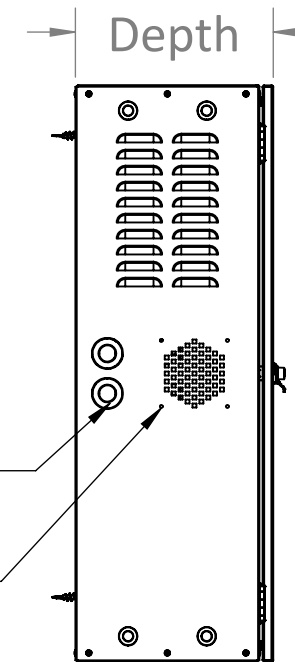

ITEM #	PART NUMBER	CONFIGURATION	REV	DESCRIPTION	MATERIAL	QTY
1	AS-4001-06	X2602S	G	26in. H x 02U D, Solid Front Door Slim Wall Mount		1

Notes:  
Material:  
-Frame: 16GA Steel  
-Door: 14GA Aluminum  
Color Code: GR = Grey

 <b>PROPRIETARY AND CONFIDENTIAL:</b> THE INFORMATION CONTAINED IN THIS DRAWING IS THE SOLE PROPERTY OF RXL. ANY REPRODUCTION IN PART OR AS A WHOLE WITHOUT THE WRITTEN PERMISSION OF RXL IS PROHIBITED.	SERIES/FAMILY NUMBER: <b>RXL-4001</b>		CONFIGURATION (SEE TABLE DETAILS/"X" DENOTES COLOR): <b>X2602S</b>		COMMENTS/FOLDER PATH: D:\RXL Inc\RXL - Engineering - Section 4 - Wall Mounts\RXL-4001 Slim Wall Mount\							
	DESCRIPTION: 26in H x 02U D Solid Front Door Slim Wall Mount						UNLESS OTHERWISE SPECIFIED: DIMENSIONS ARE IN INCHES TOLERANCES: ±0.03 FRACTIONAL: ±1/32 ANGULAR: ±1° TWO PLACE DECIMAL ±0.03 THREE PLACE DECIMAL ±0.030		MATERIAL: FINISH: <b>PAINT</b> WEIGHT: 30.39lbs.		FULL PART NUMBER: RXL-4001-X2602S DRAWN BY: Jackson Chong DRAWN DATE: 6/24/2020 DO NOT SCALE DRAWING Scale: 1:4 DRAWING SIZE: B SHEET 1 OF 3	
	REVISION <b>G</b>	DATE <b>8/2/2022</b>	REVISION DESCRIPTION: Added Extra Hardware, Adjusted Mounting Rack, +More Rails									

8 7 6 5 4 3 2 1

ITEM #	PART NUMBER	CONFIGURATION	REV	DESCRIPTION	MATERIAL	QTY
1	AS-4001-06	X3606S	G	36in. H x 06U D, Solid Front Door Slim Wall Mount		1

Notes:  
 Material:  
 -Frame: 16GA Steel  
 -Door: 14GA Aluminum  
 Color Code: GR = Grey