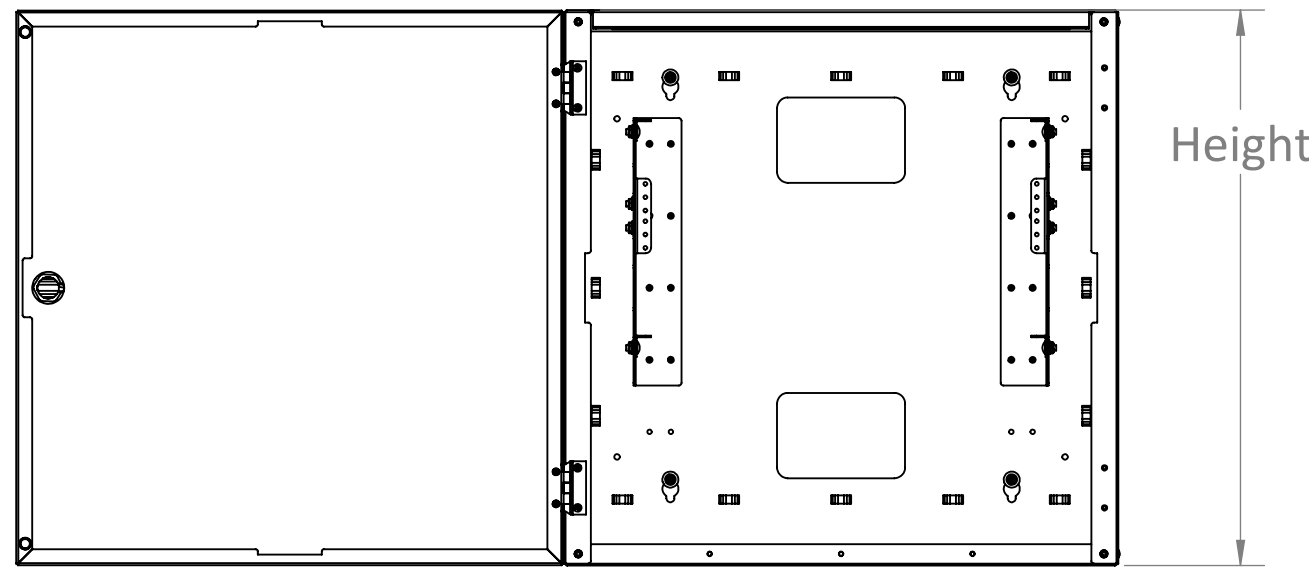

ITEM #	PART NUMBER	CONFIGURATION	REV	DESCRIPTION	MATERIAL	QTY
1	AS-4001-06	X2602S	G	26in. H x 02U D, Solid Front Door Slim Wall Mount		1

Notes:  
Material:  
-Frame: 16GA Steel  
-Door: 14GA Aluminum  
Color Code: GR = Grey

 <b>PROPRIETARY AND CONFIDENTIAL:</b> THE INFORMATION CONTAINED IN THIS DRAWING IS THE SOLE PROPERTY OF RXL. ANY REPRODUCTION IN PART OR AS A WHOLE WITHOUT THE WRITTEN PERMISSION OF RXL IS PROHIBITED.	SERIES/FAMILY NUMBER: <b>RXL-4001</b>		CONFIGURATION (SEE TABLE DETAILS/"X" DENOTES COLOR): <b>X2602S</b>		COMMENTS/FOLDER PATH: D:\RXL Inc\RXL - Engineering - Section 4 - Wall Mounts\RXL-4001 Slim Wall Mount\							
	DESCRIPTION: 26in H x 02U D Solid Front Door Slim Wall Mount						UNLESS OTHERWISE SPECIFIED: DIMENSIONS ARE IN INCHES TOLERANCES: ±0.03 FRACTIONAL: ±1/32 ANGULAR: ±1° TWO PLACE DECIMAL ±0.03 THREE PLACE DECIMAL ±0.030		MATERIAL: FINISH: <b>PAINT</b> WEIGHT: 30.39lbs.		FULL PART NUMBER: RXL-4001-X2602S DRAWN BY: Jackson Chong DRAWN DATE: 6/24/2020 DO NOT SCALE DRAWING Scale: 1:4 DRAWING SIZE: B SHEET 1 OF 3	
	REVISION <b>G</b>	DATE <b>8/2/2022</b>	REVISION DESCRIPTION: Added Extra Hardware, Adjusted Mounting Rack, +More Rails									

8 7 6 5 4 3 2 1

ITEM #	PART NUMBER	CONFIGURATION	REV	DESCRIPTION	MATERIAL	QTY
1	AS-4001-06	X3606S	G	36in. H x 06U D, Solid Front Door Slim Wall Mount		1

Notes:  
 Material:  
 -Frame: 16GA Steel  
 -Door: 14GA Aluminum  
 Color Code: GR = Grey

MATERIAL:  
FINISH:  
**PAINT**  
WEIGHT:  
56.87lbs.  
SURFACE AREA:  
8388.45in.<sup>2</sup>

FULL PART NUMBER:  
**RXL-4001-X4404S**  
DRAWN BY: Jackson Chong  
DRAWN DATE: 6/24/2020  
DO NOT SCALE DRAWING  
Scale: 1:4      DRAWING SIZE: **B**  
SHEET 3 OF 3