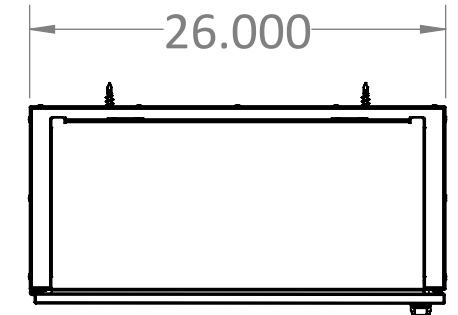

ITEM #	PART NUMBER	CONFIGURATION	REV	DESCRIPTION	MATERIAL	QTY
1	AS-4001-06	X3606S	G	36in. H x 06U D, Solid Front Door Slim Wall Mount		1

Notes:
Material:
-Frame: 16GA Steel
-Door: 14GA Aluminum
Color Code: GR = Grey

SERIES/FAMILY NUMBER: RXL-4001		CONFIGURATION (SEE TABLE DETAILS/"X" DENOTES COLOR): X3606S		COMMENTS/FOLDER PATH: D:\RXL Inc\RXL - Engineering - Section 4 - Wall Mounts\RXL-4001 Slim Wall Mount\	
DESCRIPTION: 36in H x 06U D Solid Front Door Slim Wall Mount				UNLESS OTHERWISE SPECIFIED: DIMENSIONS ARE IN INCHES TOLERANCES: ±0.03 FRACTIONAL: ±1/32 ANGULAR: ±1° TWO PLACE DECIMAL ±0.03 THREE PLACE DECIMAL ±0.030	
REVISION G	DATE 8/2/2022	REVISION DESCRIPTION: Added Extra Hardware, Adjusted Mounting Rack, +More Rails		MATERIAL: FINISH: PAINT WEIGHT: 57.49lbs.	FULL PART NUMBER: RXL-4001-X3606S DRAWN BY: Jackson Chong DRAWN DATE: 6/24/2020 DO NOT SCALE DRAWING Scale: 1:4
				DRAWING SIZE: B SHEET 2 OF 3