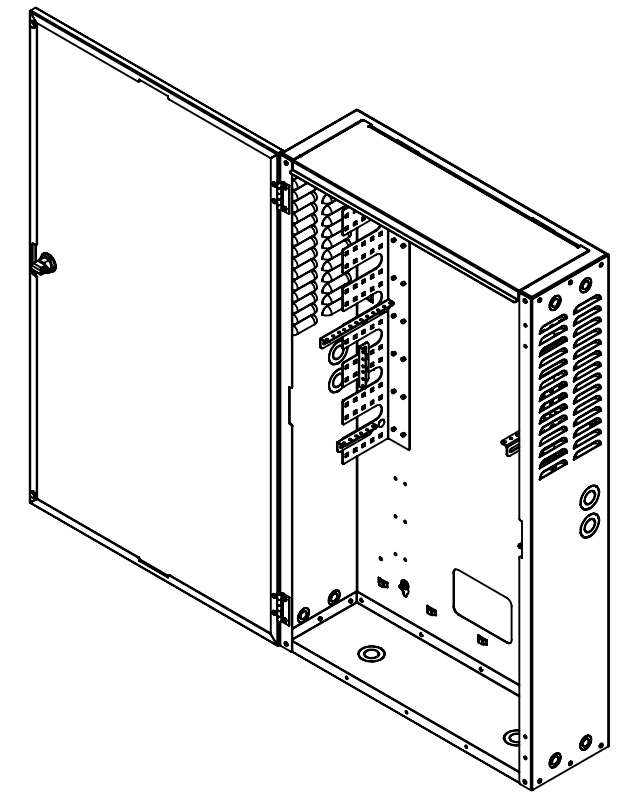

ITEM #	PART NUMBER	CONFIGURATION	REV	DESCRIPTION	MATERIAL	QTY
1	AS-4001-06	X3606S	G	36in. H x 06U D, Solid Front Door Slim Wall Mount		1

Notes:
Material:
-Frame: 16GA Steel
-Door: 14GA Aluminum
Color Code: GR = Grey

SERIES/FAMILY NUMBER:
RXL-4001

DESCRIPTION:
44in H x 04U D Solid Front Door Slim Wall Mount

REVISION
G   DATE
8/2/2022

REVISION DESCRIPTION:
Added Extra Hardware, Adjusted Mounting Rack, +More Rails

CONFIGURATION (SEE TABLE DETAILS/"X" DENOTES COLOR):
X4404S

COMMENTS/FOLDER PATH:
D:\RXL Inc\RXL - Engineering - Section 4 - Wall Mounts\RXL-4001 Slim Wall Mount\

UNLESS OTHERWISE SPECIFIED:
DIMENSIONS ARE IN INCHES
TOLERANCES: ±0.03
FRACTIONAL: ±1/32
ANGULAR: ±1°
TWO PLACE DECIMAL ±0.03
THREE PLACE DECIMAL ±0.030

MATERIAL:
FINISH:
PAINT
WEIGHT:
56.87lbs.
SURFACE AREA:
8388.45in.²

FULL PART NUMBER:
RXL-4001-X4404S
DRAWN BY: Jackson Chong
DRAWN DATE: 6/24/2020
DO NOT SCALE DRAWING
Scale: 1:4   DRAWING SIZE: **B**
SHEET 3 OF 3