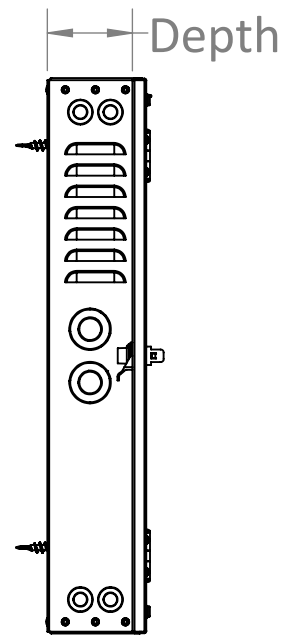

ITEM #	PART NUMBER	CONFIGURATION	REV	DESCRIPTION	MATERIAL	QTY
1	AS-4001-06	X2602S	G	26in. H x 02U D, Solid Front Door Slim Wall Mount		1

Notes:  
Material:  
-Frame: 16GA Steel  
-Door: 14GA Aluminum  
Color Code: GR = Grey

 <b>PROPRIETARY AND CONFIDENTIAL:</b> THE INFORMATION CONTAINED IN THIS DRAWING IS THE SOLE PROPERTY OF RXL. ANY REPRODUCTION IN PART OR AS A WHOLE WITHOUT THE WRITTEN PERMISSION OF RXL IS PROHIBITED.	SERIES/FAMILY NUMBER: <b>RXL-4001</b>		CONFIGURATION (SEE TABLE DETAILS/"X" DENOTES COLOR): <b>X2602S</b>		COMMENTS/FOLDER PATH: D:\RXL Inc\RXL - Engineering - Section 4 - Wall Mounts\RXL-4001 Slim Wall Mount\							
	DESCRIPTION: 26in H x 02U D Solid Front Door Slim Wall Mount						UNLESS OTHERWISE SPECIFIED: DIMENSIONS ARE IN INCHES TOLERANCES: ±0.03 FRACTIONAL: ±1/32 ANGULAR: ±1° TWO PLACE DECIMAL ±0.03 THREE PLACE DECIMAL ±0.030		MATERIAL: FINISH: <b>PAINT</b> WEIGHT: 30.39lbs.		FULL PART NUMBER: RXL-4001-X2602S DRAWN BY: Jackson Chong DRAWN DATE: 6/24/2020 DO NOT SCALE DRAWING Scale: 1:4 DRAWING SIZE: B SHEET 1 OF 3	
	REVISION <b>G</b>	DATE <b>8/2/2022</b>	REVISION DESCRIPTION: Added Extra Hardware, Adjusted Mounting Rack, +More Rails									

8 7 6 5 4 3 2 1

ITEM #	PART NUMBER	CONFIGURATION	REV	DESCRIPTION	MATERIAL	QTY
1	AS-4001-06	X3606S	G	36in. H x 06U D, Solid Front Door Slim Wall Mount		1

Notes:  
 Material:  
 -Frame: 16GA Steel  
 -Door: 14GA Aluminum  
 Color Code: GR = Grey