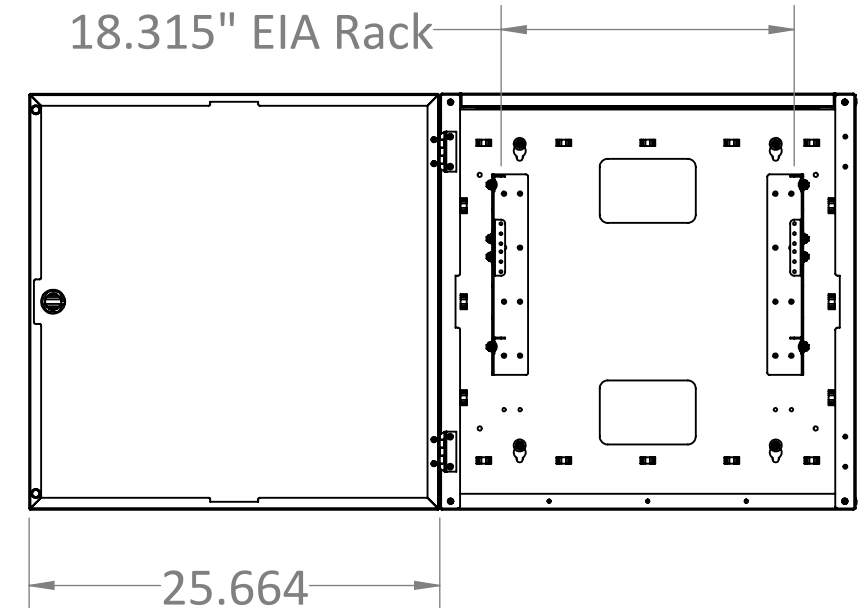

ITEM #	PART NUMBER	CONFIGURATION	REV	DESCRIPTION	MATERIAL	QTY
1	AS-4001-06	X2602S	G	26in. H x 02U D, Solid Front Door Slim Wall Mount		1

Notes:  
Material:  
-Frame: 16GA Steel  
-Door: 14GA Aluminum  
Color Code: GR = Grey

 <b>PROPRIETARY AND CONFIDENTIAL:</b> THE INFORMATION CONTAINED IN THIS DRAWING IS THE SOLE PROPERTY OF RXL. ANY REPRODUCTION IN PART OR AS A WHOLE WITHOUT THE WRITTEN PERMISSION OF RXL IS PROHIBITED.	SERIES/FAMILY NUMBER: <b>RXL-4001</b>		CONFIGURATION (SEE TABLE DETAILS/"X" DENOTES COLOR): <b>X2602S</b>		COMMENTS/FOLDER PATH: D:\RXL Inc\RXL - Engineering - Section 4 - Wall Mounts\RXL-4001 Slim Wall Mount\							
	DESCRIPTION: 26in H x 02U D Solid Front Door Slim Wall Mount						UNLESS OTHERWISE SPECIFIED: DIMENSIONS ARE IN INCHES TOLERANCES: ±0.03 FRACTIONAL: ±1/32 ANGULAR: ±1° TWO PLACE DECIMAL ±0.03 THREE PLACE DECIMAL ±0.030		MATERIAL: FINISH: <b>PAINT</b> WEIGHT: 30.39lbs.		FULL PART NUMBER: RXL-4001-X2602S DRAWN BY: Jackson Chong DRAWN DATE: 6/24/2020 DO NOT SCALE DRAWING Scale: 1:4 DRAWING SIZE: B SHEET 1 OF 3	
	REVISION <b>G</b>	DATE <b>8/2/2022</b>	REVISION DESCRIPTION: Added Extra Hardware, Adjusted Mounting Rack, +More Rails									

8 7 6 5 4 3 2 1

ITEM #	PART NUMBER	CONFIGURATION	REV	DESCRIPTION	MATERIAL	QTY
1	AS-4001-06	X3606S	G	36in. H x 06U D, Solid Front Door Slim Wall Mount		1

Notes:  
 Material:  
 -Frame: 16GA Steel  
 -Door: 14GA Aluminum  
 Color Code: GR = Grey