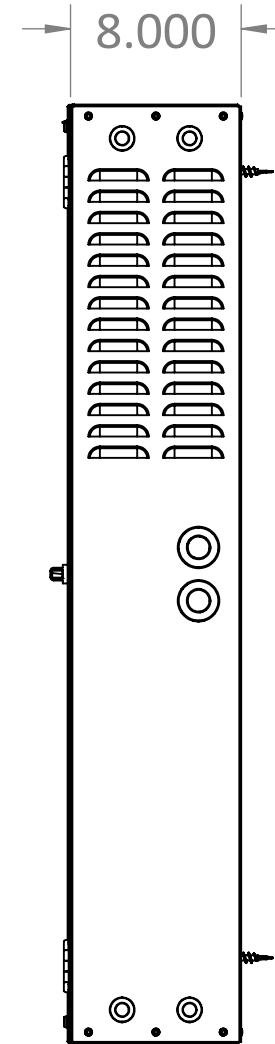

ITEM #	PART NUMBER	CONFIGURATION	REV	DESCRIPTION	MATERIAL	QTY
1	AS-4001-06	X3606S	G	36in. H x 06U D, Solid Front Door Slim Wall Mount		1

Notes:
Material:
-Frame: 16GA Steel
-Door: 14GA Aluminum
Color Code: GR = Grey

SERIES/FAMILY NUMBER:
RXL-4001

DESCRIPTION:
44in H x 04U D Solid Front Door Slim Wall Mount

REVISION
G   DATE
8/2/2022

REVISION DESCRIPTION:
Added Extra Hardware, Adjusted Mounting Rack, +More Rails

CONFIGURATION (SEE TABLE DETAILS/"X" DENOTES COLOR):
X4404S

COMMENTS/FOLDER PATH:
D:\RXL Inc\RXL - Engineering - Section 4 - Wall Mounts\RXL-4001 Slim Wall Mount\

UNLESS OTHERWISE SPECIFIED:
DIMENSIONS ARE IN INCHES
TOLERANCES: ±0.03
FRACTIONAL: ±1/32
ANGULAR: ±1°
TWO PLACE DECIMAL ±0.03
THREE PLACE DECIMAL ±0.030

MATERIAL:
FINISH:
PAINT
WEIGHT:
56.87lbs.
SURFACE AREA:
8388.45in.²

FULL PART NUMBER:
RXL-4001-X4404S
DRAWN BY: Jackson Chong
DRAWN DATE: 6/24/2020
DO NOT SCALE DRAWING
Scale: 1:4   DRAWING SIZE: **B**
SHEET 3 OF 3