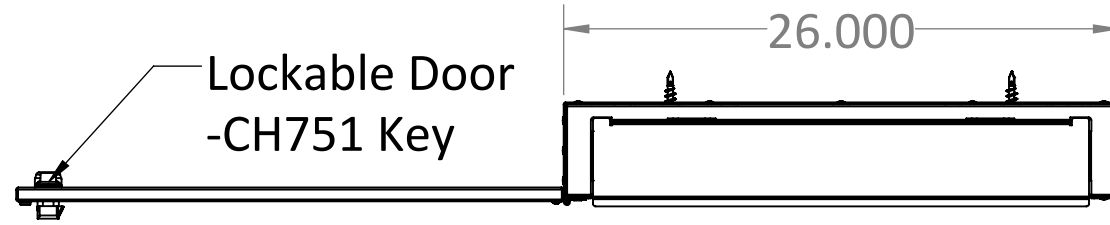

ITEM #	PART NUMBER	CONFIGURATION	REV	DESCRIPTION	MATERIAL	QTY
1	AS-4001-06	X2602S	G	26in. H x 02U D, Solid Front Door Slim Wall Mount		1

Notes:  
Material:  
-Frame: 16GA Steel  
-Door: 14GA Aluminum  
Color Code: GR = Grey

 <b>PROPRIETARY AND CONFIDENTIAL:</b> THE INFORMATION CONTAINED IN THIS DRAWING IS THE SOLE PROPERTY OF RXL. ANY REPRODUCTION IN PART OR AS A WHOLE WITHOUT THE WRITTEN PERMISSION OF RXL IS PROHIBITED.	SERIES/FAMILY NUMBER: <b>RXL-4001</b>		CONFIGURATION (SEE TABLE DETAILS/"X" DENOTES COLOR): <b>X2602S</b>		COMMENTS/FOLDER PATH: D:\RXL Inc\RXL - Engineering - Section 4 - Wall Mounts\RXL-4001 Slim Wall Mount\							
	DESCRIPTION: 26in H x 02U D Solid Front Door Slim Wall Mount						UNLESS OTHERWISE SPECIFIED: DIMENSIONS ARE IN INCHES TOLERANCES: ±0.03 FRACTIONAL: ±1/32 ANGULAR: ±1° TWO PLACE DECIMAL ±0.03 THREE PLACE DECIMAL ±0.030		MATERIAL: FINISH: <b>PAINT</b> WEIGHT: 30.39lbs.		FULL PART NUMBER: RXL-4001-X2602S DRAWN BY: Jackson Chong DRAWN DATE: 6/24/2020 DO NOT SCALE DRAWING Scale: 1:4 DRAWING SIZE: B SHEET 1 OF 3	
	REVISION <b>G</b>	DATE <b>8/2/2022</b>	REVISION DESCRIPTION: Added Extra Hardware, Adjusted Mounting Rack, +More Rails									

SERIES/FAMILY NUMBER: <b>RXL-4001</b>		CONFIGURATION (SEE TABLE DETAILS/"X" DENOTES COLOR): <b>X3606S</b>		COMMENTS/FOLDER PATH: D:\RXL Inc\RXL - Engineering - Section 4 - Wall Mounts\RXL-4001 Slim Wall Mount\	
DESCRIPTION: 36in H x 06U D Solid Front Door Slim Wall Mount				UNLESS OTHERWISE SPECIFIED: DIMENSIONS ARE IN INCHES TOLERANCES: ±0.03 FRACTIONAL: ±1/32 ANGULAR: ±1° TWO PLACE DECIMAL ±0.03 THREE PLACE DECIMAL ±0.030	
REVISION <b>G</b>	DATE <b>8/2/2022</b>	REVISION DESCRIPTION: Added Extra Hardware, Adjusted Mounting Rack, +More Rails		MATERIAL: FINISH: <b>PAINT</b> WEIGHT: 57.49lbs.	FULL PART NUMBER: RXL-4001-X3606S DRAWN BY: Jackson Chong DRAWN DATE: 6/24/2020 DO NOT SCALE DRAWING Scale: 1:4
				DRAWING SIZE: <b>B</b> SHEET 2 OF 3	