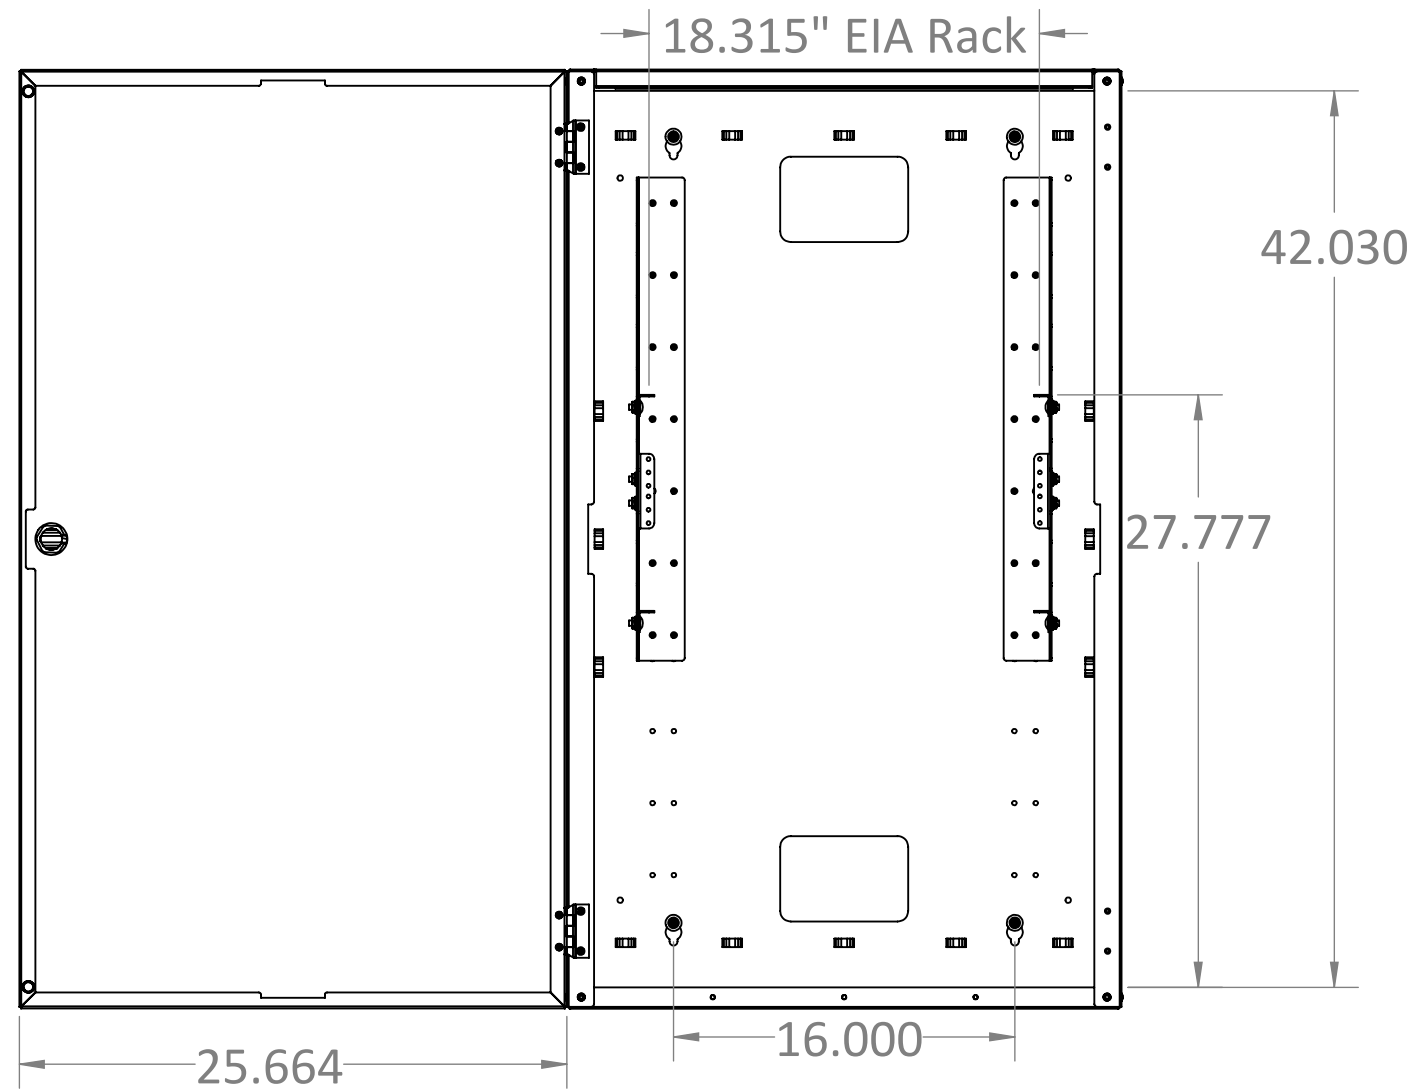

ITEM #	PART NUMBER	CONFIGURATION	REV	DESCRIPTION	MATERIAL	QTY
1	AS-4001-06	X3606S	G	36in. H x 06U D, Solid Front Door Slim Wall Mount		1

Notes:
Material:
-Frame: 16GA Steel
-Door: 14GA Aluminum
Color Code: GR = Grey

SERIES/FAMILY NUMBER:
RXL-4001

DESCRIPTION:
44in H x 04U D Solid Front Door Slim Wall Mount

REVISION
G   DATE
8/2/2022

REVISION DESCRIPTION:
Added Extra Hardware, Adjusted Mounting Rack, +More Rails

CONFIGURATION (SEE TABLE DETAILS/"X" DENOTES COLOR):
X4404S

COMMENTS/FOLDER PATH:
D:\RXL Inc\RXL - Engineering - Section 4 - Wall Mounts\RXL-4001 Slim Wall Mount\

UNLESS OTHERWISE SPECIFIED:
DIMENSIONS ARE IN INCHES
TOLERANCES: ±0.03
FRACTIONAL: ±1/32
ANGULAR: ±1°
TWO PLACE DECIMAL ±0.03
THREE PLACE DECIMAL ±0.030

MATERIAL:
FINISH:
PAINT
WEIGHT:
56.87lbs.
SURFACE AREA:
8388.45in.²

FULL PART NUMBER:
RXL-4001-X4404S
DRAWN BY: Jackson Chong
DRAWN DATE: 6/24/2020
DO NOT SCALE DRAWING
Scale: 1:4   DRAWING SIZE: **B**
SHEET 3 OF 3