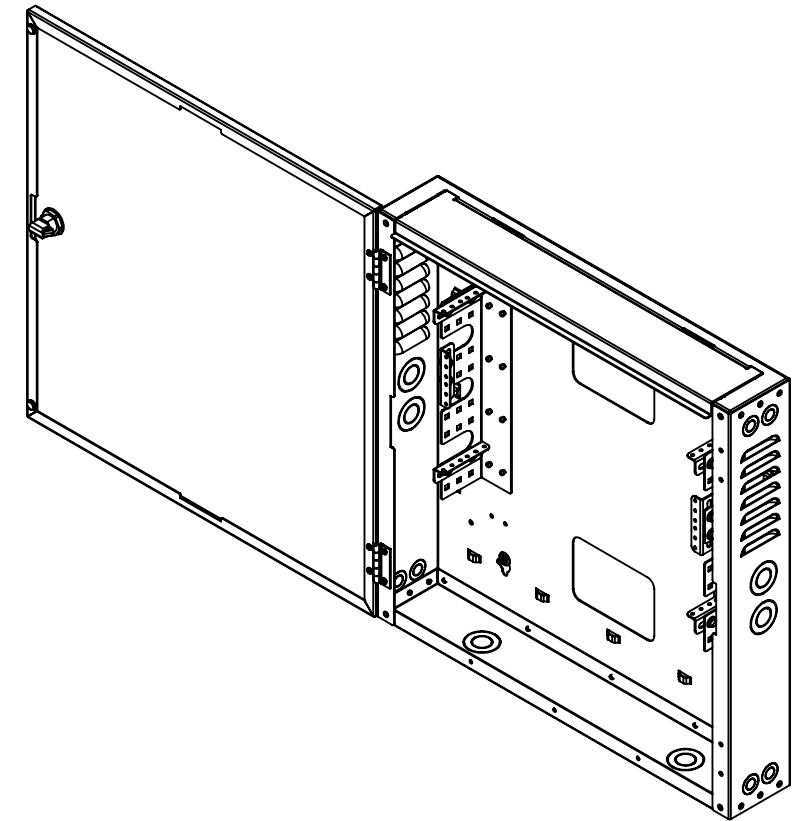

ITEM #	PART NUMBER	CONFIGURATION	REV	DESCRIPTION	MATERIAL	QTY
1	AS-4001-06	X2602S	G	26in. H x 02U D, Solid Front Door Slim Wall Mount		1

Notes:  
Material:  
-Frame: 16GA Steel  
-Door: 14GA Aluminum  
Color Code: GR = Grey

 <b>PROPRIETARY AND CONFIDENTIAL:</b> THE INFORMATION CONTAINED IN THIS DRAWING IS THE SOLE PROPERTY OF RXL. ANY REPRODUCTION IN PART OR AS A WHOLE WITHOUT THE WRITTEN PERMISSION OF RXL IS PROHIBITED.	SERIES/FAMILY NUMBER: <b>RXL-4001</b>		CONFIGURATION (SEE TABLE DETAILS/"X" DENOTES COLOR): <b>X2602S</b>		COMMENTS/FOLDER PATH: D:\RXL Inc\RXL - Engineering - Section 4 - Wall Mounts\RXL-4001 Slim Wall Mount\							
	DESCRIPTION: 26in H x 02U D Solid Front Door Slim Wall Mount						UNLESS OTHERWISE SPECIFIED: DIMENSIONS ARE IN INCHES TOLERANCES: ±0.03 FRACTIONAL: ±1/32 ANGULAR: ±1° TWO PLACE DECIMAL ±0.03 THREE PLACE DECIMAL ±0.030		MATERIAL: FINISH: <b>PAINT</b> WEIGHT: 30.39lbs.		FULL PART NUMBER: RXL-4001-X2602S DRAWN BY: Jackson Chong DRAWN DATE: 6/24/2020 DO NOT SCALE DRAWING Scale: 1:4 DRAWING SIZE: B SHEET 1 OF 3	
	REVISION <b>G</b>	DATE <b>8/2/2022</b>	REVISION DESCRIPTION: Added Extra Hardware, Adjusted Mounting Rack, +More Rails									

8 7 6 5 4 3 2 1

ITEM #	PART NUMBER	CONFIGURATION	REV	DESCRIPTION	MATERIAL	QTY
1	AS-4001-06	X3606S	G	36in. H x 06U D, Solid Front Door Slim Wall Mount		1

Notes:  
 Material:  
 -Frame: 16GA Steel  
 -Door: 14GA Aluminum  
 Color Code: GR = Grey