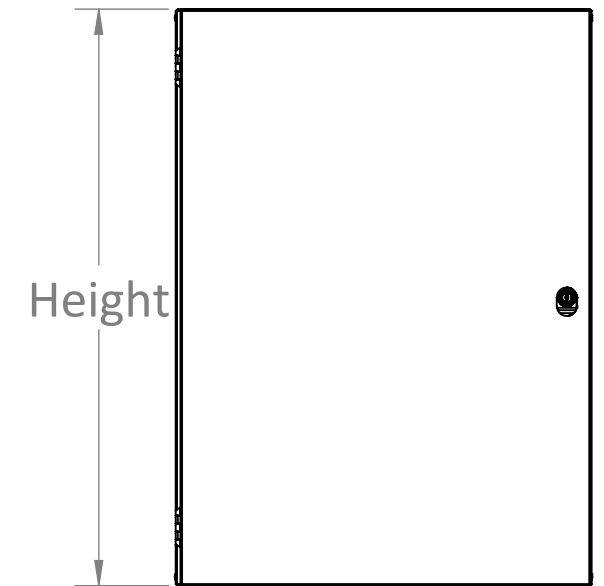

ITEM #	PART NUMBER	CONFIGURATION	REV	DESCRIPTION	MATERIAL	QTY
1	AS-4001-06	X2602S	G	26in. H x 02U D, Solid Front Door Slim Wall Mount		1

Notes:  
Material:  
-Frame: 16GA Steel  
-Door: 14GA Aluminum  
Color Code: GR = Grey

 <b>PROPRIETARY AND CONFIDENTIAL:</b> THE INFORMATION CONTAINED IN THIS DRAWING IS THE SOLE PROPERTY OF RXL. ANY REPRODUCTION IN PART OR AS A WHOLE WITHOUT THE WRITTEN PERMISSION OF RXL IS PROHIBITED.	SERIES/FAMILY NUMBER: <b>RXL-4001</b>		CONFIGURATION (SEE TABLE DETAILS/"X" DENOTES COLOR): <b>X2602S</b>		COMMENTS/FOLDER PATH: D:\RXL Inc\RXL - Engineering - Section 4 - Wall Mounts\RXL-4001 Slim Wall Mount\							
	DESCRIPTION: 26in H x 02U D Solid Front Door Slim Wall Mount						UNLESS OTHERWISE SPECIFIED: DIMENSIONS ARE IN INCHES TOLERANCES: ±0.03 FRACTIONAL: ±1/32 ANGULAR: ±1° TWO PLACE DECIMAL ±0.03 THREE PLACE DECIMAL ±0.030		MATERIAL: FINISH: <b>PAINT</b> WEIGHT: 30.39lbs.		FULL PART NUMBER: RXL-4001-X2602S DRAWN BY: Jackson Chong DRAWN DATE: 6/24/2020 DO NOT SCALE DRAWING Scale: 1:4 DRAWING SIZE: B SHEET 1 OF 3	
	REVISION <b>G</b>	DATE <b>8/2/2022</b>	REVISION DESCRIPTION: Added Extra Hardware, Adjusted Mounting Rack, +More Rails									

8 7 6 5 4 3 2 1

ITEM #	PART NUMBER	CONFIGURATION	REV	DESCRIPTION	MATERIAL	QTY
1	AS-4001-06	X3606S	G	36in. H x 06U D, Solid Front Door Slim Wall Mount		1

Notes:  
 Material:  
 -Frame: 16GA Steel  
 -Door: 14GA Aluminum  
 Color Code: GR = Grey

MATERIAL:  
FINISH:  
**PAINT**  
WEIGHT:  
56.87lbs.  
SURFACE AREA:  
8388.45in.<sup>2</sup>

FULL PART NUMBER:  
**RXL-4001-X4404S**  
DRAWN BY: Jackson Chong  
DRAWN DATE: 6/24/2020  
DO NOT SCALE DRAWING  
Scale: 1:4      DRAWING SIZE: **B**  
SHEET 3 OF 3