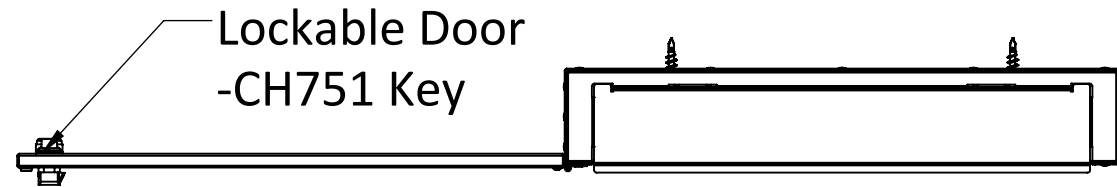

ITEM #	PART NUMBER	CONFIGURATION	REV	DESCRIPTION	MATERIAL	QTY
1	AS-4001-06	X2602S	G	26in. H x 02U D, Solid Front Door Slim Wall Mount		1

Notes:  
Material:  
-Frame: 16GA Steel  
-Door: 14GA Aluminum  
Color Code: GR = Grey

 <b>PROPRIETARY AND CONFIDENTIAL:</b> THE INFORMATION CONTAINED IN THIS DRAWING IS THE SOLE PROPERTY OF RXL. ANY REPRODUCTION IN PART OR AS A WHOLE WITHOUT THE WRITTEN PERMISSION OF RXL IS PROHIBITED.	SERIES/FAMILY NUMBER: <b>RXL-4001</b>		CONFIGURATION (SEE TABLE DETAILS/"X" DENOTES COLOR): <b>X2602S</b>		COMMENTS/FOLDER PATH: D:\RXL Inc\RXL - Engineering - Section 4 - Wall Mounts\RXL-4001 Slim Wall Mount\							
	DESCRIPTION: 26in H x 02U D Solid Front Door Slim Wall Mount						UNLESS OTHERWISE SPECIFIED: DIMENSIONS ARE IN INCHES TOLERANCES: ±0.03 FRACTIONAL: ±1/32 ANGULAR: ±1° TWO PLACE DECIMAL ±0.03 THREE PLACE DECIMAL ±0.030		MATERIAL: FINISH: <b>PAINT</b> WEIGHT: 30.39lbs.		FULL PART NUMBER: RXL-4001-X2602S DRAWN BY: Jackson Chong DRAWN DATE: 6/24/2020 DO NOT SCALE DRAWING Scale: 1:4 DRAWING SIZE: B SHEET 1 OF 3	
	REVISION <b>G</b>	DATE <b>8/2/2022</b>	REVISION DESCRIPTION: Added Extra Hardware, Adjusted Mounting Rack, +More Rails									

8 7 6 5 4 3 2 1

ITEM #	PART NUMBER	CONFIGURATION	REV	DESCRIPTION	MATERIAL	QTY
1	AS-4001-06	X3606S	G	36in. H x 06U D, Solid Front Door Slim Wall Mount		1

Notes:  
 Material:  
 -Frame: 16GA Steel  
 -Door: 14GA Aluminum  
 Color Code: GR = Grey