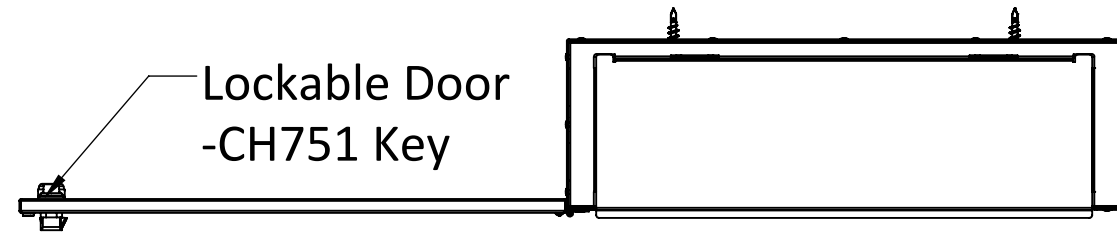

ITEM #	PART NUMBER	CONFIGURATION	REV	DESCRIPTION	MATERIAL	QTY
1	AS-4001-06	X3606S	G	36in. H x 06U D, Solid Front Door Slim Wall Mount		1

Notes:
Material:
-Frame: 16GA Steel
-Door: 14GA Aluminum
Color Code: GR = Grey

SERIES/FAMILY NUMBER:
RXL-4001

DESCRIPTION:
44in H x 04U D Solid Front Door Slim Wall Mount

REVISION
G   DATE
8/2/2022

REVISION DESCRIPTION:
Added Extra Hardware, Adjusted Mounting Rack, +More Rails

CONFIGURATION (SEE TABLE DETAILS/"X" DENOTES COLOR):
X4404S

COMMENTS/FOLDER PATH:
D:\RXL Inc\RXL - Engineering - Section 4 - Wall Mounts\RXL-4001 Slim Wall Mount\

UNLESS OTHERWISE SPECIFIED:
DIMENSIONS ARE IN INCHES
TOLERANCES: ±0.03
FRACTIONAL: ±1/32
ANGULAR: ±1°
TWO PLACE DECIMAL ±0.03
THREE PLACE DECIMAL ±0.030

MATERIAL:
FINISH:
PAINT
WEIGHT:
56.87lbs.
SURFACE AREA:
8388.45in.²

FULL PART NUMBER:
RXL-4001-X4404S
DRAWN BY: Jackson Chong
DRAWN DATE: 6/24/2020
DO NOT SCALE DRAWING
Scale: 1:4   DRAWING SIZE: **B**
SHEET 3 OF 3