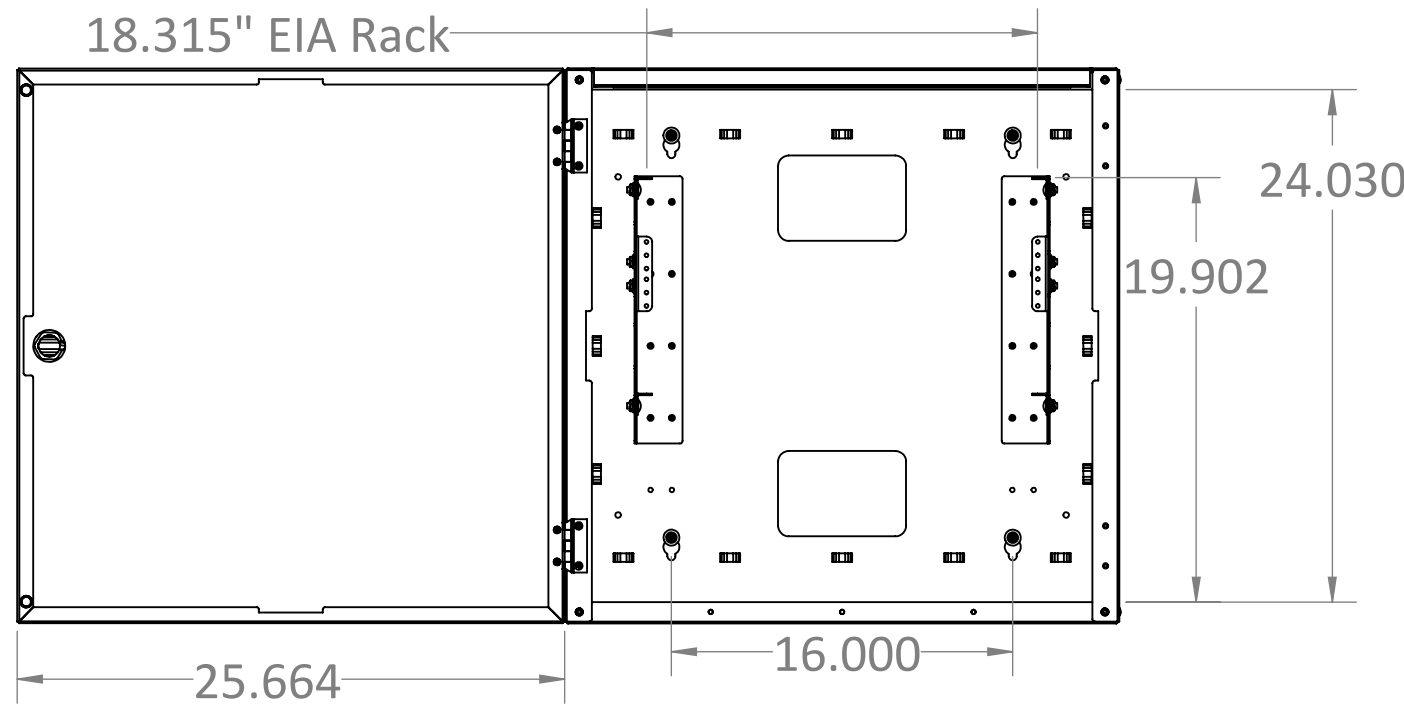

ITEM #	PART NUMBER	CONFIGURATION	REV	DESCRIPTION	MATERIAL	QTY
1	AS-4001-06	X2602S	G	26in. H x 02U D, Solid Front Door Slim Wall Mount		1

Notes:  
Material:  
-Frame: 16GA Steel  
-Door: 14GA Aluminum  
Color Code: GR = Grey

 <b>PROPRIETARY AND CONFIDENTIAL:</b> THE INFORMATION CONTAINED IN THIS DRAWING IS THE SOLE PROPERTY OF RXL. ANY REPRODUCTION IN PART OR AS A WHOLE WITHOUT THE WRITTEN PERMISSION OF RXL IS PROHIBITED.	SERIES/FAMILY NUMBER: <b>RXL-4001</b>		CONFIGURATION (SEE TABLE DETAILS/"X" DENOTES COLOR): <b>X2602S</b>		COMMENTS/FOLDER PATH: D:\RXL Inc\RXL - Engineering - Section 4 - Wall Mounts\RXL-4001 Slim Wall Mount\							
	DESCRIPTION: 26in H x 02U D Solid Front Door Slim Wall Mount						UNLESS OTHERWISE SPECIFIED: DIMENSIONS ARE IN INCHES TOLERANCES: ±0.03 FRACTIONAL: ±1/32 ANGULAR: ±1° TWO PLACE DECIMAL ±0.03 THREE PLACE DECIMAL ±0.030		MATERIAL: FINISH: <b>PAINT</b> WEIGHT: 30.39lbs.		FULL PART NUMBER: RXL-4001-X2602S DRAWN BY: Jackson Chong DRAWN DATE: 6/24/2020 DO NOT SCALE DRAWING Scale: 1:4 DRAWING SIZE: B SHEET 1 OF 3	
	REVISION <b>G</b>	DATE <b>8/2/2022</b>	REVISION DESCRIPTION: Added Extra Hardware, Adjusted Mounting Rack, +More Rails									

8 7 6 5 4 3 2 1

ITEM #	PART NUMBER	CONFIGURATION	REV	DESCRIPTION	MATERIAL	QTY
1	AS-4001-06	X3606S	G	36in. H x 06U D, Solid Front Door Slim Wall Mount		1

Notes:  
 Material:  
 -Frame: 16GA Steel  
 -Door: 14GA Aluminum  
 Color Code: GR = Grey

MATERIAL:  
FINISH:  
**PAINT**  
WEIGHT:  
56.87lbs.  
SURFACE AREA:  
8388.45in.<sup>2</sup>

FULL PART NUMBER:  
**RXL-4001-X4404S**  
DRAWN BY: Jackson Chong  
DRAWN DATE: 6/24/2020  
DO NOT SCALE DRAWING  
Scale: 1:4      DRAWING SIZE: **B**  
SHEET 3 OF 3