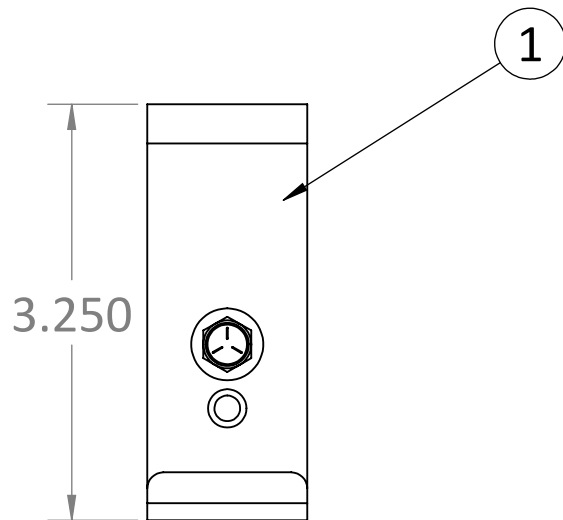

ITEM #	PART NUMBER	CONFIGURATION	DESCRIPTION	MATERIAL	QTY
1	AS-1044-01	X0204	Ladder to Basket Bracket Assembly		1

PROPRIETARY AND CONFIDENTIAL:
THE INFORMATION CONTAINED IN THIS DRAWING IS THE SOLE PROPERTY OF RXL. ANY REPRODUCTION IN PART OR AS A WHOLE WITHOUT THE WRITTEN PERMISSION OF RXL IS PROHIBITED.

SERIES/FAMILY NUMBER:
RXL-1044

DESCRIPTION:
RXL-1044 Ladder to Basket L Support

REVISION	DATE	REVISION DESCRIPTION:
A	9/17/2019	Initial

CONFIGURATION (SEE TABLE DETAILS/"X" DENOTES COLOR):
X0204

COMMENTS/FOLDER PATH:
B:\RXL Inc\RXL Engineering - General\RXL\Section 1 - Cable Pathways\RXL-1044 Ladder to Basket L Support\

UNLESS OTHERWISE SPECIFIED:
DIMENSIONS ARE IN INCHES
TOLERANCES: ±0.03
FRACTIONAL: ±1/32
ANGULAR: ±1°
TWO PLACE DECIMAL ±0.03
THREE PLACE DECIMAL ±0.030

MATERIAL:
FINISH:
PAINT
WEIGHT:
0.41lbs.
SURFACE AREA:
31.49in.²

FULL PART NUMBER:
RXL-1044-X0204
DRAWN BY: Jackson Chong
DRAWN DATE: 9/17/2019
DO NOT SCALE DRAWING
Scale: 1:4
DRAWING SIZE: B
SHEET 1 OF 1