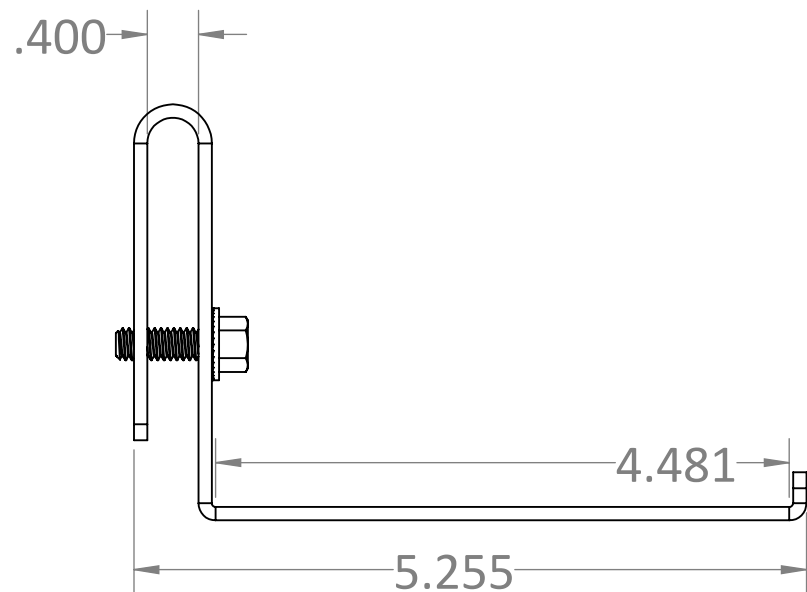

ITEM #	PART NUMBER	CONFIGURATION	DESCRIPTION	MATERIAL	QTY
1	AS-1044-01	X0204	Ladder to Basket Bracket Assembly		1

PROPRIETARY AND CONFIDENTIAL:
THE INFORMATION CONTAINED IN THIS DRAWING IS THE SOLE PROPERTY OF RXL. ANY REPRODUCTION IN PART OR AS A WHOLE WITHOUT THE WRITTEN PERMISSION OF RXL IS PROHIBITED.

SERIES/FAMILY NUMBER:
RXL-1044

DESCRIPTION:
RXL-1044 Ladder to Basket L Support

REVISION	DATE	REVISION DESCRIPTION:
A	9/17/2019	Initial

CONFIGURATION (SEE TABLE DETAILS/"X" DENOTES COLOR):
X0204

COMMENTS/FOLDER PATH:
B:\RXL Inc\RXL Engineering - General\RXL\Section 1 - Cable Pathways\RXL-1044 Ladder to Basket L Support\

UNLESS OTHERWISE SPECIFIED:
DIMENSIONS ARE IN INCHES
TOLERANCES: ±0.03
FRACTIONAL: ±1/32
ANGULAR: ±1°
TWO PLACE DECIMAL ±0.03
THREE PLACE DECIMAL ±0.030

MATERIAL:
FINISH:
PAINT
WEIGHT:
0.41lbs.
SURFACE AREA:
31.49in.²

FULL PART NUMBER:
RXL-1044-X0204
DRAWN BY: Jackson Chong
DRAWN DATE: 9/17/2019
DO NOT SCALE DRAWING
Scale: 1:4
DRAWING SIZE: B
SHEET 1 OF 1